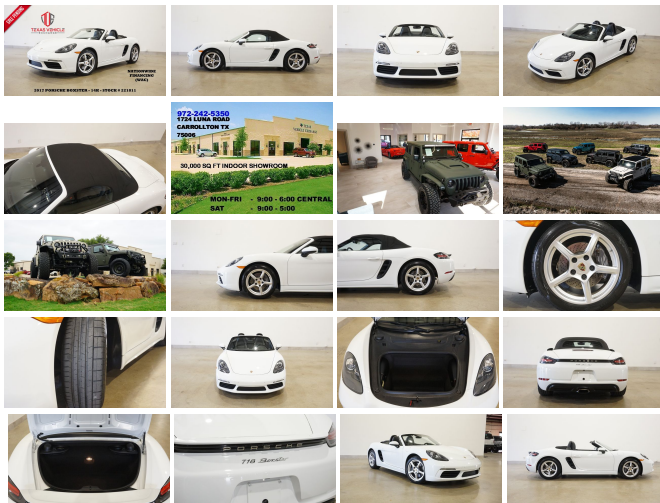

# 2017 Porsche 718 Boxster Convertible AUTO,NAV,BACK-UP,HTD/COOL LTH,14K

View this car on our website at [tveauto.com/7065447/ebrochure](http://tveauto.com/7065447/ebrochure)

Our Price **\$50,900**

## Specifications:

Year:	2017
VIN:	WP0CA2A88HS221811
Make:	Porsche
Stock:	221811
Model/Trim:	718 Boxster Convertible AUTO,NAV,BACK-UP,HTD/COOL LTH,14K
Condition:	Pre-Owned
Body:	Convertible
Exterior:	White
Engine:	Engine: 2.0L Turbocharged Boxer 4- Cylinder -inc: direct fuel injection
Interior:	Black Leather
Transmission:	TRANSMISSION: 7-SPEED PORSCHE DOPPELKUPPLUNG (PDK)
Mileage:	14,371
Drivetrain:	Rear Wheel Drive
Economy:	City 21 / Highway 28

NATION WIDE FINANCING

SUBMIT CREDIT APP [WWW.TVEAUTO.COM](http://WWW.TVEAUTO.COM)

OR CALL 972-242-5350

2017 PORSCHE 718 BOXSTER  
CONVERTIBLE, 2.0L TURBOCHARGED H4  
ENGINE, 7 SPEED AUTOMATIC  
TRANSMISSION, ONLY 14K, WHITE  
W/BLACK LEATHER INTERIOR, CARFAX  
REPORTS 1 OWNER NO ACCIDENTS,  
APPEARS TO BE A NON-SMOKER, FRONT &  
REAR PARK DISTANCE SENSORS, POWER  
FOLDING SOFT TOP, NAVIGATION, BACK-  
UP CAMERA, POWER WINDOWS, POWER  
DOOR LOCKS, POWER HEATED MIRRORS