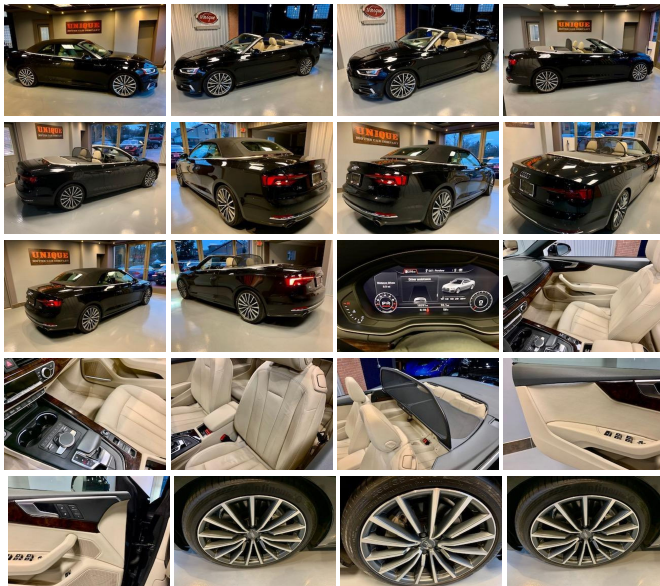

2018 Audi A5 Cabriolet Premium Plus

View this car on our website at uniquemotorcarsonline.com/7065431/ebrochure

Our Price **\$48,900**

Specifications:

Year:	2018
VIN:	WAUYNGF56JN017192
Make:	Audi
Stock:	X17192
Model/Trim:	A5 Cabriolet Premium Plus
Condition:	Pre-Owned
Body:	Convertible
Exterior:	Mythos Black Metallic/Black Roof
Engine:	Engine: 2.0L TFSI 4 Cylinder 252 HP -inc: energy recuperation system w/start-stop
Interior:	Atlas Beige Leather
Transmission:	7 speed S tronic dual clutch
Mileage:	18,382
Drivetrain:	All Wheel Drive
Economy:	City 24 / Highway 34

2018 Audi A5 Quattro Premium Plus Cabriolet 2.0 S tronic, Mythos Black metallic with the Atlas Beige leather interior and Black power soft top; option packages include Premium package featuring heated auto-dim power folding mirrors with memory, alarm system with motion sensors, Sirius XM radio, heated 10 way power front seats with drivers side memory, full LED headlamps, parking system plus, and Audi side assist with pre-sense rear; Navigation package featuring Audi MMI navigation plus with MMI touch Audi connect Prime & Plus, and Audi virtual cockpit; 19" Design line wheel package featuring 19" multispoke design bi-color wheels and sport suspension; other options include Bang & Olufsen sound system, Audi Beam-rings, back up camera, brake assist system, cruise control, daytime running lights, electronic stability control, fog lamps, rain sensing wipers with delay, steering wheel audio controls, universal garage door opener, and many other Audi amenities. Call or email for more information. Visit us on the web at www.UniqueMotorCarsonline.com

BANG & OLUFSEN SOUND SYSTEM W/3D SOUND

-inc: 19 speakers, 16-channel \$950
amplifier, 755 watts, 5.1
surround sound support,
speed-sensitive volume control
and anodized aluminum
speaker grille finish w/dynamic
line design