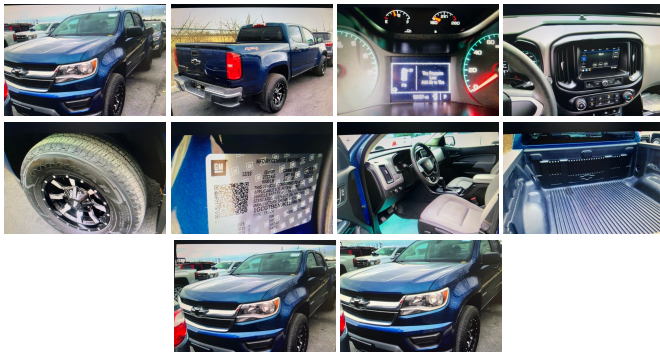

2019 Chevrolet Colorado 4WD Work Truck

View this car on our website at parksdeals.com/7065100/ebrochure

Our Price **\$32,994**

Specifications:

Year:	2019
VIN:	1GCGTBEN3K1199676
Make:	Chevrolet
Stock:	3K6203
Model/Trim:	Colorado 4WD Work Truck
Condition:	Pre-Owned
Body:	Pickup Truck
Exterior:	Pacific Blue Metallic
Engine:	ENGINE, 3.6L DI DOHC V6 VVT
Interior:	Jet Black/Dark Ash Cloth
Mileage:	53,127
Drivetrain:	4 Wheel Drive
Economy:	City 17 / Highway 24

2019 Pacific Blue Metallic Chevrolet Colorado CARFAX One-Owner. Clean CARFAX. Bluetooth, Backup Camera, Tow Package, CARFAX One-Owner, CARFAX Clean Vehicle History, 4WD, 6-Speaker Audio System Feature, AM/FM radio, Exterior Parking Camera Rear, Power driver seat, Power windows, Preferred Equipment Group 4WT, Radio: Chevrolet Infotainment 3 System.

Exterior

- Wheels, 16" x 7" (40.6 cm x 17.8 cm) Ultra Silver Metallic steel
- Tires, 265/70R16 all-season, blackwall- Pickup box
- Wheel, spare, 16" x 7" (40.6 cm x 17.8 cm) steel (Requires (LGZ) 3.6L DI DOHC V6 engine or (LWN) 2.8L Duramax Turbo-Diesel engine. Standard on Crew Cab Long Box models.)
- Bumper, rear chrome- CornerStep, rear bumper- Moldings, Black beltline
- Headlamps, halogen with automatic exterior lamp control- Cargo box light, back of cab
- Mirrors, outside remote with manual-folding, Black- Glass, windshield shade band
- Door handles, Black- Tailgate, locking
- Tailgate handle, Black (Not available with (SCZ) Chrome tailgate handle, LPO.)