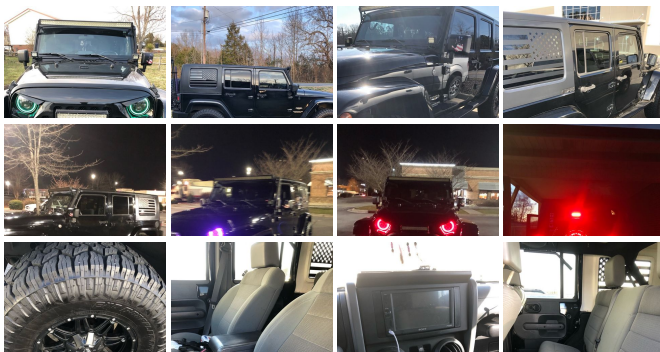

Specifications:

Year:	2007
VIN:	1J8GA591X7L182165
Make:	Jeep
Stock:	135603A
Model/Trim:	Wrangler Unlimited Sahara
Condition:	Pre-Owned
Body:	SUV
Exterior:	Steel Blue Metallic
Engine:	3.8L SMPI V6 ENGINE
Interior:	Dark Slate Gray/Med Slate Gray Cloth
Mileage:	150,733
Drivetrain:	4 Wheel Drive
Economy:	City 16 / Highway 19

2007 Jeep Wrangler Unlimited Sahara

4WD, 7 Speakers, ABS brakes, Front fog lights, Heavy Duty Suspension w/Gas Shocks, Leather steering wheel, Premium Cloth Low-Back Bucket Seats, Remote keyless entry.

Call 704.288.0662 to check on the availability of this vehicle and schedule a private showing or shop 24 hours a day @ WWW.PARKSCHARLOTTE.COM. *All prices are plus tax, tag, title, and documentation. All vehicles are fully reconditioned by a Master ASE Factory Trained Certified Technician.