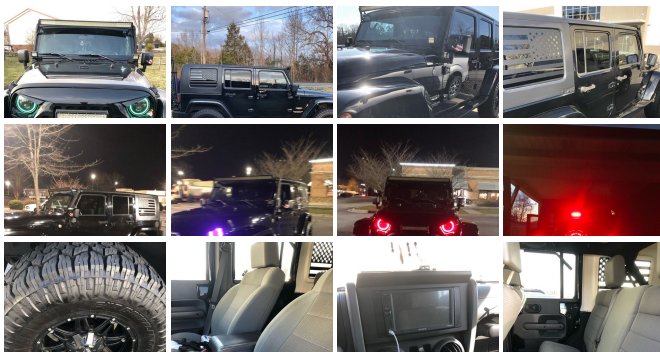

2007 Jeep Wrangler Unlimited Sahara

View this car on our website at parksdeals.com/7065074/ebrochure

Our Price **\$18,308**

Specifications:

Year:	2007
VIN:	1J8GA591X7L182165
Make:	Jeep
Stock:	135603A
Model/Trim:	Wrangler Unlimited Sahara
Condition:	Pre-Owned
Body:	SUV
Exterior:	Steel Blue Metallic
Engine:	3.8L SMPI V6 ENGINE
Interior:	Dark Slate Gray/Med Slate Gray Cloth
Mileage:	150,733
Drivetrain:	4 Wheel Drive
Economy:	City 16 / Highway 19

2007 Jeep Wrangler Unlimited Sahara

4WD, 7 Speakers, ABS brakes, Front fog lights, Heavy Duty Suspension w/Gas Shocks, Leather steering wheel, Premium Cloth Low-Back Bucket Seats, Remote keyless entry.

Our Location :

2007 Jeep Wrangler Unlimited Sahara

Parks Chevrolet, Inc. - 833-825-2763 - View this car on our website at parksdeals.com/7065074/ebrochure

Installed Options

Interior

- Premium cloth low-back front bucket seats w/driver height adjustment w/stain and odor-resistant, anti-static seat fabric
- 60/40 folding rear seat- Full length floor console- Tilt steering column
- Leather-wrapped steering wheel
- Instrumentation-inc: 100 MPH speedometer, tachometer, outside temp, compass
- Pwr door locks- Pwr windows w/driver & front-passenger one-touch down
- Remote keyless entry- Speed control- Sentry Key theft deterrent system- Security alarm
- Air conditioning- AM/FM stereo w/CD player-inc: MP3 playback, aux input
- (6) Infinity speakers w/subwoofer- Aux 12-volt pwr outlet- Sport bar w/full padding
- Dual sun visors- Glove box w/lock- Rear dome light w/on/off switch
- Cargo compartment covered storage

Exterior

- Sahara badge- Trail Rated badge- Body-color grille- Halogen headlamps- Fog lamps
- Deep tint sunscreen glass- Front door light tinted glass- Tubular side steps
- Swing-away mirrors- Variable intermittent windshield wipers- Sunrider soft top
- Easy folding soft top- Black front bumper