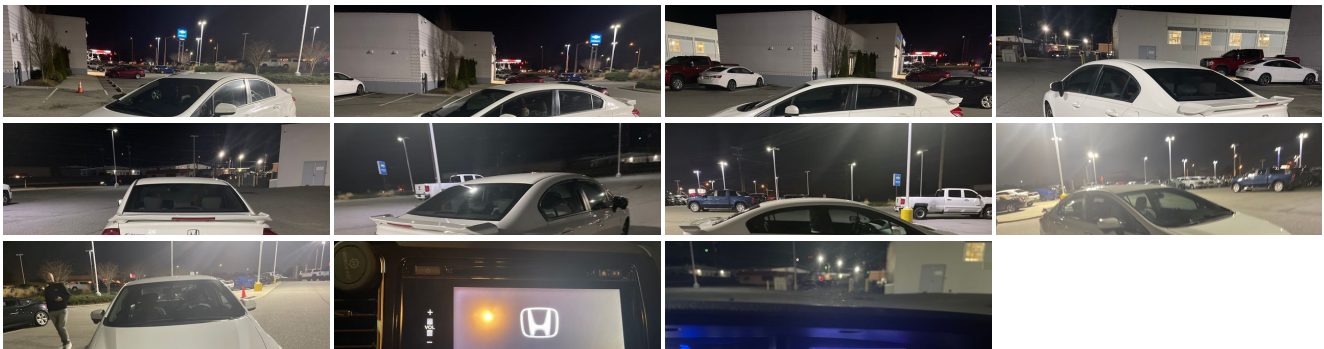

2015 Honda Civic SE

Our Price \$16,503

View this vehicle on our website at parksdeals.com

Parks Chevrolet, Inc.

[833-825-2763](tel:833-825-2763)

615 NC-66 South, Kernersville, NC 27284

Photos

Details

Contact

Specifications:

Year:	2015
VIN:	19XFB2F70FE013755
Make:	Honda

Stock:	9K6161B
Model/Trim:	Civic SE
Condition:	Pre-Owned
Body:	Sedan
Exterior:	Taffeta White
Engine:	Engine: 1.8L I-4 SOHC 16-Valve i-VTEC
Interior:	Gray Cloth
Mileage:	111,949
Drivetrain:	Front Wheel Drive
Economy:	City 30 / Highway 39

Vehicle Description

Parks Chevrolet in Kernersville, NC ! We offer low payment - easy financing on everything ! We sell in volume and that saves you money!!

2015 Taffeta White Honda Civic Clean CARFAX. Gray w/Cloth Seat Trim, 15" Unique Alloy Wheels, Air Conditioning, Alloy wheels, AM/FM radio, Automatic temperature control, Exterior Parking Camera Rear, Panic alarm, Remote keyless entry, Security system.