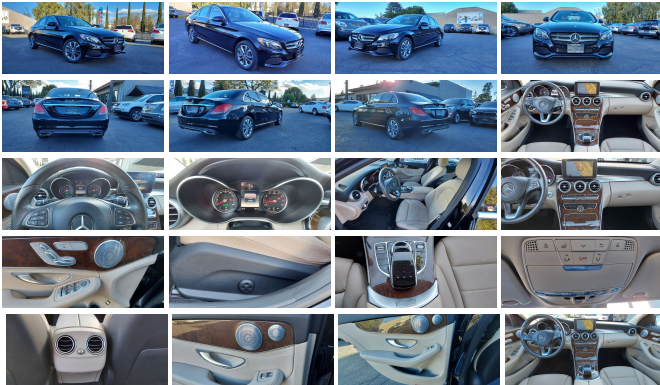

2016 Mercedes-Benz C 300

Prestige Sales Department 408-379-2277

View this car on our website at prestigepre-owned.com/7064151/ebrochure

Our Price **$27,977**

Specifications:

Year:	2016
VIN:	55SWF4KB1GU136887
Make:	Mercedes-Benz
Stock:	A3225
Model/Trim:	C 300
Condition:	Pre-Owned
Body:	Sedan
Exterior:	Black
Engine:	Engine: 2.0L Turbo I4 Includes ECO stop/start technology. FFV option is not available in all states, please consult your retail dealer and/or MBUSA to determine availability in your state.
Interior:	Beige/Espresso
Mileage:	19,365
Drivetrain:	All Wheel Drive
Economy:	City 24 / Highway 31

2016 MERCEDES-BENZ C300 SEDAN---(**ONLY *19K MILES**) ---
ALL WHEEL DRIVE ----CALIFORNIA CAR---2 OWNER CARFAX---
NONE SMOKER---METICULOUSLY MAINTANIED AND SERVICED
ALL MAINTENANCE COMPLETED AT MERCEDES DEALERSHIP

*****INSANE LOW 19K MILES*****

OPTIONED WELL-ABSOLUTELY SUPER CLEAN-- OPTIONS INCLUDING:

PREMIUM P1 PKG

NAVIGATION SYSTEM

MULTIMEDIA PKG

SIRIUS SATELLITE RADIO W/ 6 DISC SVS/CD PLAYER, VOICE CONTROL W/ IN-DASH SD-MEMORY CARD SLOT

BLIND SPOT ASSIST

COLLISION WARNING SYSTEM WITH ACTIVE BRAKE ASSIST

HEATED FRONT SEATS WITH MEMORY

PANORAMIC SLIDING GLASS ROOF