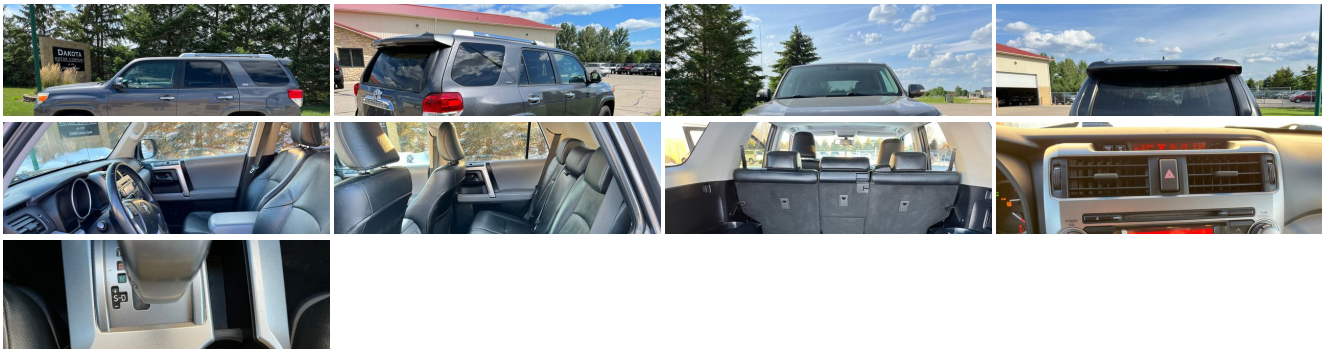

2010 Toyota 4Runner SR5

Our Price \$19,995

View this vehicle on our website at dakotamotor.com

(651) 460-6655

22098 Canton Court , Farmington, MN 55024

Photos

Details

Contact

Specifications:

Year:

2010

VIN:

JTEBU5JR1A5019177

Make:	Toyota
Model/Trim:	4Runner SR5
Condition:	Pre-Owned
Body:	SUV
Exterior:	Gray
Engine:	4.0L DOHC 24-valve VVT-i V6 engine
Interior:	Black Leather
Mileage:	137,386
Drivetrain:	4 Wheel Drive
Economy:	City 17 / Highway 22

Vehicle Description

LEATHER!!ALL WHEEL DRIVE!!LOW MILES!! LOW PRICE!!

Check out our full line of inventory at DAKOTAMOTOR.COM

Call us anytime and ask for Bart or David and we will be happy to assist you. For your convenience please call before you come to be certain of availability. Full financing available. All of our vehicles have been checked by our in house service department. All of our vehicles are clean title and have actual miles. Enjoy our low overhead low price philosophy. We buy in bulk and sell at wholesale cost to save you the new car store markup!! 30years in wholesaling makes us retailing's smartest choice for a price savvy saver.

Exterior

- 17" 6-spoke aluminum wheels
- Aerodynamic multi-reflector halogen headlamps w/auto-off- Chrome door handles
- Chrome rear license plate garnish- Chrome-painted roof rails w/silver end caps
- Color-keyed fender flares & rocker panels w/chrome inserts
- Color-keyed front & rear bumpers w/chrome inserts- Color-keyed grille w/chrome insert
- Color-keyed heated pwr mirrors -inc: integrated turn signals, puddle lamps
- Color-keyed rear spoiler- Fog lamps- Full-size spare tire w/steel wheel
- Hidden rear intermittent wiper- P265/70R17 tires- Rear privacy glass
- Variable intermittent windshield wipers w/mist cycle