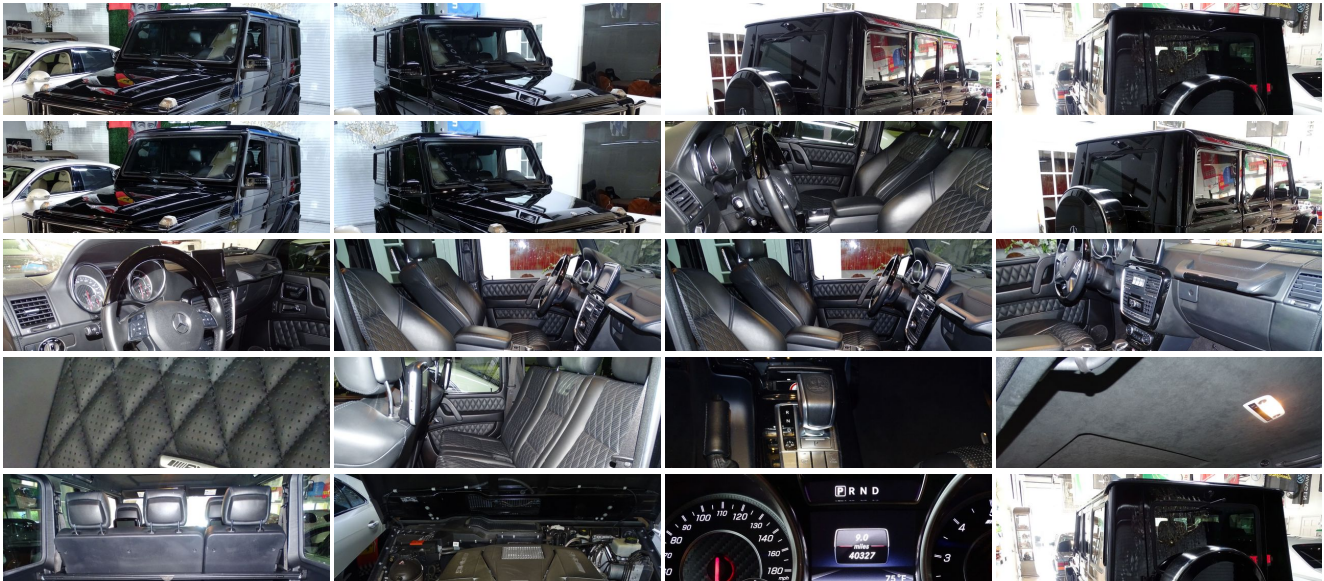

By Appointment Only , West Palm Beach, Florida 33411

Photos

Details

Contact

Specifications:

Year:	2016
VIN:	WDCYC7DF5GX253053
Make:	Mercedes-Benz
Model/Trim:	AMG G 63
Condition:	Pre-Owned
Body:	SUV
Exterior:	Black
Engine:	Engine: 5.5L Bi-Turbo V8
Interior:	designo Black/Black Leather
Mileage:	40,327
Drivetrain:	All Wheel Drive
Economy:	City 12 / Highway 14