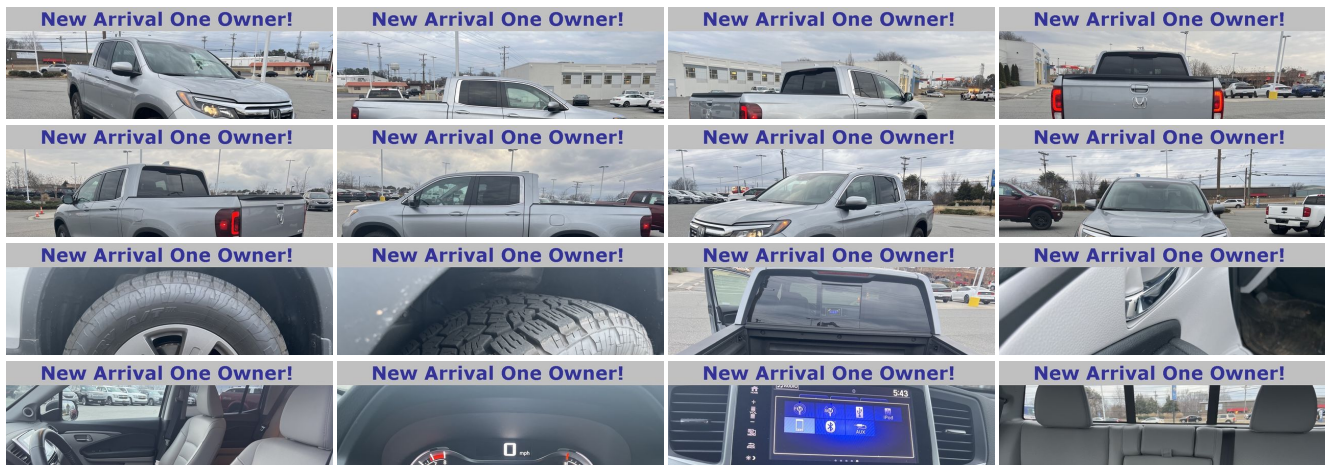

# New Arrival One Owner!

### Specifications:

Year:

2020

<b>VIN:</b>	5FPYK3F59LB029219
<b>Make:</b>	Honda
<b>Stock:</b>	134361XA
<b>Model/Trim:</b>	Ridgeline RTL
<b>Condition:</b>	Pre-Owned
<b>Body:</b>	Pickup Truck
<b>Exterior:</b>	Lunar Silver Metallic
<b>Engine:</b>	Engine: 3.5L 24V SOHC i-VTEC V6 -inc: direct fuel injection, Eco Assist system, Variable Cylinder Management (VCM) and remote engine start
<b>Interior:</b>	Gray Leather
<b>Mileage:</b>	13,187
<b>Drivetrain:</b>	All Wheel Drive
<b>Economy:</b>	City 19 / Highway 24

2020 Silver Metallic Honda Ridgeline CARFAX One-Owner. Clean CARFAX. CARFAX One-Owner, CARFAX Clean Vehicle History, Gray w/Leather Seat Trim, Apple CarPlay/Android Auto, Driver's Seat Mounted Armrest, Exterior Parking Camera Rear, Heated front seats, Leather Seat Trim, Panic alarm, Power moonroof, Power passenger seat, Security system, Wheels: 18" Exclusive Machine-Finished Alloy.