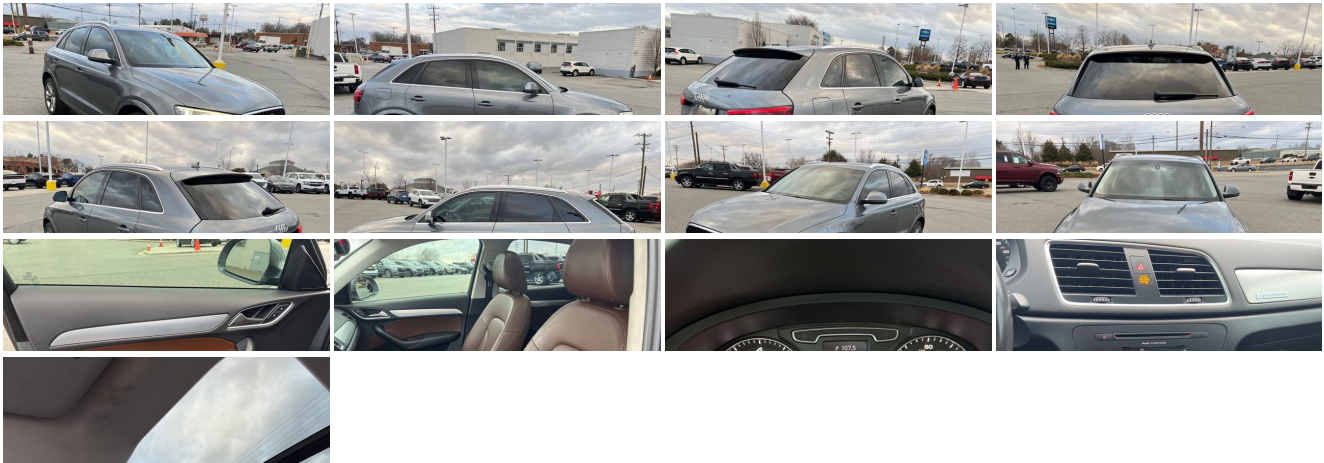

Contact

Specifications:

Year:

2015

VIN:	WA1EFCFS9FR008210
Make:	Audi
Stock:	9K6021A
Model/Trim:	Q3 2.0T Premium Plus
Condition:	Pre-Owned
Body:	SUV
Exterior:	Monsoon Gray Metallic
Engine:	Engine: 2.0 TFSI 4 Cylinder
Interior:	Chestnut Brown Leather
Mileage:	155,521
Economy:	City 20 / Highway 28

Vehicle Description

Parks Chevrolet in Kernersville, NC ! We offer low payment - easy financing on everything ! We sell in volume and that saves you money!!

2015 Monsoon Gray Metallic Audi Q3 Clean CARFAX. ABS brakes, Alloy wheels, AM/FM radio, Compass, Electronic Stability Control, Front dual zone A/C, Heated door mirrors, Heated Front Seats, Heated front seats, Illuminated entry, Low tire pressure warning, Power moonroof, Radio: Audi Concert w/AM/FM/CD/SAT, Remote keyless entry, Traction control.

Exterior

- Wheels: 7.0J x 18" 5-Arm-Design- Tires: P235/50R18 AS
- Tailgate/Rear Door Lock Included w/Power Door Locks- Steel Spare Wheel
- Compact Spare Tire Mounted Inside Under Cargo- Clearcoat Paint
- Express Open/Close Sliding And Tilting Glass 1st And 2nd Row Sunroof w/Power Sunshade
- Body-Colored Front Bumper
- Body-Colored Rear Bumper w/Gray Rub Strip/Fascia Accent
- Body-Colored Bodyside Cladding and Body-Colored Wheel Well Trim
- Chrome Side Windows Trim, Black Front Windshield Trim and Black Rear Window Trim
- Body-Colored Door Handles
- Body-Colored Power Heated Side Mirrors w/Manual Folding and Turn Signal Indicator
- Fixed Rear Window w/Fixed Interval Wiper and Defroster- Deep Tinted Glass
- Rain Detecting Variable Intermittent Wipers w/Heated Jets
- Galvanized Steel/Aluminum Panels- Lip Spoiler- Black Grille w/Chrome Surround
- Liftgate Rear Cargo Access- Roof Rack Rails Only
- Auto On/Off Projector Beam High Intensity Low/High Beam Daytime Running Auto-Leveling Headlamps w/Delay-Off
- Front And Rear Fog Lamps- Perimeter/Approach Lights- LED Brakelights