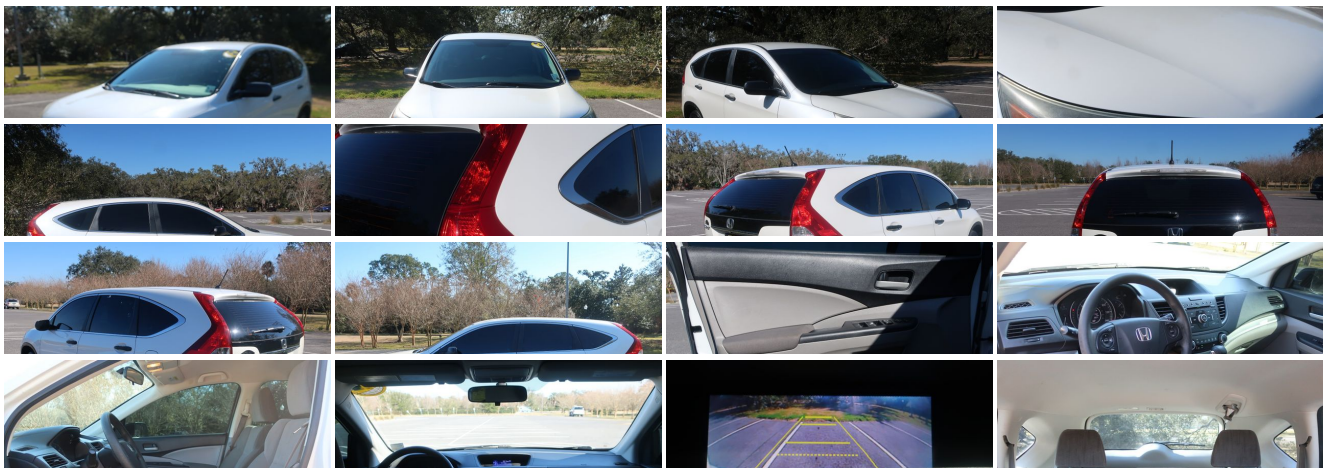

Photos

Details

Contact

Specifications:

Year:	2014
VIN:	5J6RM3H31EL040065
Make:	Honda
Stock:	DC040065
Model/Trim:	CR-V LX
Condition:	Pre-Owned
Body:	SUV
Exterior:	White Diamond Pearl
Engine:	Engine: 2.4L I-4 16-Valve DOHC i-VTEC
Interior:	Gray Cloth
Mileage:	117,695
Drivetrain:	Front Wheel Drive
Economy:	City 23 / Highway 31

Vehicle Description

- All vehicles are Carfax and Pre-Owned Certified!
- Like us on [Facebook](#) and we will take \$50 off of your Transfer Fee when you purchase this vehicle!

Installed Options

Interior

Exterior

- Tailgate/Rear Door Lock Included w/Power Door Locks- 6.5" Wheels w/Silver Accents
- Auto Off Aero-Composite Halogen Daytime Running Headlamps w/Delay-Off
- Black Bodyside Cladding and Black Wheel Well Trim- Black Door Handles
- Black Power Side Mirrors w/Convex Spotter and Manual Folding
- Body-Colored Front Bumper w/Black Rub Strip/Fascia Accent
- Body-Colored Rear Bumper w/Black Rub Strip/Fascia Accent- Chrome Grille
- Chrome Side Windows Trim and Black Front Windshield Trim - Clearcoat Paint
- Compact Spare Tire Mounted Inside Under Cargo- Fixed Interval Wipers
- Fixed Rear Window w/Fixed Interval Wiper, Heated Wiper Park and Defroster
- Fully Galvanized Steel Panels- Liftgate Rear Cargo Access- Light Tinted Glass
- Steel Spare Wheel- Tires: P215/70R16 100S All-Season- Wheels: 16" Styled Steel