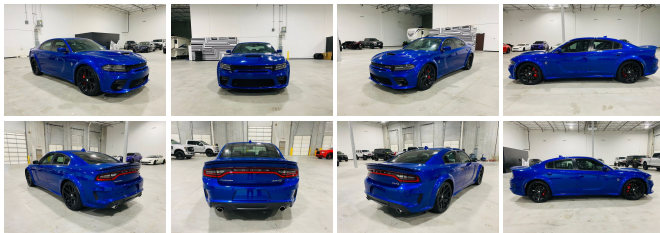

# 2020 Dodge Charger SRT Hellcat Widebody

View this car on our website at [texaseliteexotics.com/7062387/ebrochure](https://texaseliteexotics.com/7062387/ebrochure)

Our Price **\$65,000**

## Specifications:

<b>Year:</b>	2020
<b>VIN:</b>	2C3CDXL93LH122683
<b>Make:</b>	Dodge
<b>Model/Trim:</b>	Charger SRT Hellcat Widebody
<b>Condition:</b>	Pre-Owned
<b>Body:</b>	Sedan
<b>Exterior:</b>	Indigo Blue
<b>Engine:</b>	ENGINE: 6.2L SUPERCHARGED HEMI V8 SRT
<b>Interior:</b>	Black
<b>Transmission:</b>	TRANSMISSION: 8-SPEED AUTOMATIC (HP90)
<b>Mileage:</b>	9,240
<b>Drivetrain:</b>	Rear Wheel Drive
<b>Economy:</b>	City 12 / Highway 21

Insurance Theft Recovery! 2020 Charger SRT Hellcat Widebody. Navigation and Travel Group, Harman Kardon Sound, Sunroof, 22" Wheels, New Tires, Fully Serviced at Dodge Dealer. Save Thousands!

2020 Dodge Charger SRT Hellcat Widebody

QUICK ORDER PACKAGE 23T  
 -inc: Engine: 6.2L Supercharged HEMI V8 SRT, Transmission: 8-Speed Automatic (HP90)

INDIGO BLUE

BLACK, HELLCAT LOGO LAGUNA LEATHER SEAT

WHEELS: 20" X 11" WARP SPEED GRANITE  
 \$1,295