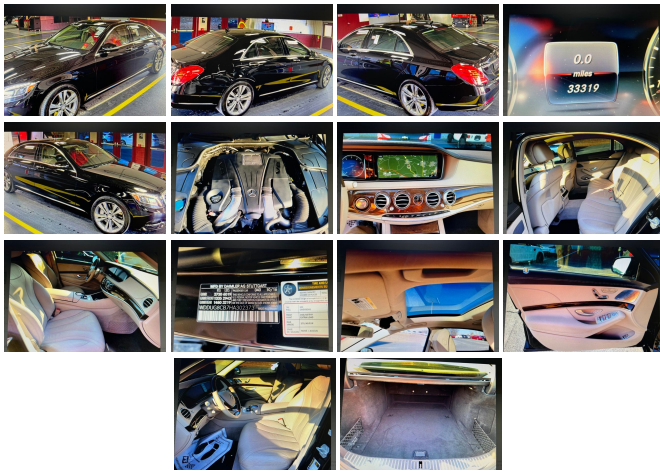

2017 Mercedes-Benz S 550 S 550

View this car on our website at parksdeals.com/7061841/ebrochure

Our Price **\$59,998**

Specifications:

Year:	2017
VIN:	WDDUG8CB7HA302373
Make:	Mercedes-Benz
Stock:	3K6172
Model/Trim:	S 550 S 550
Condition:	Pre-Owned
Body:	Sedan
Exterior:	Black
Interior:	designo Silk Beige/Satin Red Pearl Leather
Mileage:	33,319
Drivetrain:	Rear Wheel Drive
Economy:	City 18 / Highway 26

Parks Chevrolet in Kernersville, NC ! We offer low payment - easy financing on everything ! We sell in volume and that saves you money!!

2017 Black Mercedes-Benz S-Class CARFAX One-Owner. Clean CARFAX. designo Silk Beige/Satin Red Pearl w/Designo AMG Exclusive Nappa Leather Upholstery, 18" 5-Spoke Wheels, Adaptive suspension, Alloy wheels, Burmester High-End 3D Surround Sound System, Control Code Surround View Camera, Driver Assistance Package, Exterior Parking Camera Rear, Front Variable Heated Seats, HANDS-FREE ACCESS, KEYLESS GO??, Multicontour Seats w/Massage Feature, Navigation system: COMAND, PARKTRONIC w/Active Parking Assist, Power moonroof: Panorama, Power Rear Window Sunblinds, Premium Package, Surround View Camera Package, Ventilated Front Seats.

\$1000 - Dealer Trade-in Allowance (Must own and trade a 2014 or newer passenger vehicle to qualify for the Dealer Trade-in Allowance), Allowance is \$1000 above True Car Cash Offer. This offer is based on the current condition of the vehicle and must be appraised at the Dealership to receive the Trade-In Allowance. \$1000 - Dealer Finance Discount (Must qualify and finance with GM Financial, not available with special financing rates or programs.) Price does not include tax, tag, and fees.