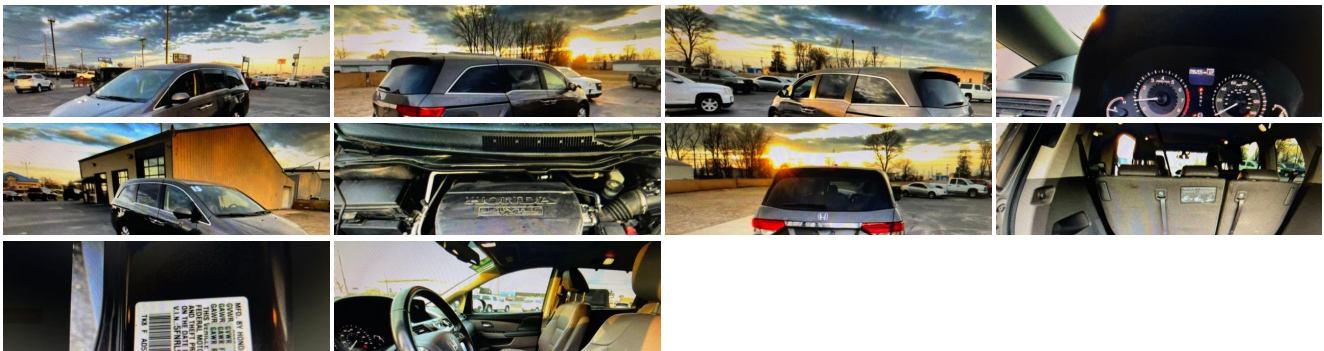

Contact

Specifications:

Year:	2015
VIN:	5FNRL5H6XFB017211
Make:	Honda

Stock:	3K6171
Model/Trim:	Odyssey EX-L
Condition:	Pre-Owned
Body:	Minivan/Van
Exterior:	Modern Steel Metallic
Engine:	Engine: 3.5L V6 SOHC 24-Valve i-VTEC
Interior:	Truffle Leather
Mileage:	96,205
Drivetrain:	Front Wheel Drive
Economy:	City 19 / Highway 28

Vehicle Description

Parks Chevrolet in Kernersville, NC ! We offer low payment - easy financing on everything ! We sell in volume and that saves you money!!

2015 Gray Honda Odyssey CARFAX One-Owner. Clean CARFAX. 17" x 7" Alloy Wheels, 4-Wheel Disc Brakes, 7 Speakers, ABS brakes, Air Conditioning, Alloy wheels, AM/FM radio: SiriusXM, Automatic temperature control, Exterior Parking Camera Rear, Heated front seats, Leather Seat Trim, MP3 decoder, Power Liftgate, Power moonroof, Power passenger seat, Radio data system.

Mechanical

- Engine: 3.5L V6 SOHC 24-Valve i-VTEC- Transmission: 6-Speed Automatic
- 4.25 Axle Ratio- GVWR: 6,019 lbs- Transmission w/Driver Selectable Mode
- Front-Wheel Drive- Battery w/Run Down Protection- Gas-Pressurized Shock Absorbers
- Front Anti-Roll Bar- Hydraulic Power-Assist Speed-Sensing Steering- 21 Gal. Fuel Tank
- Single Stainless Steel Exhaust- Strut Front Suspension w/Coil Springs
- Double Wishbone Rear Suspension w/Coil Springs
- 4-Wheel Disc Brakes w/4-Wheel ABS, Front Vented Discs and Brake Assist