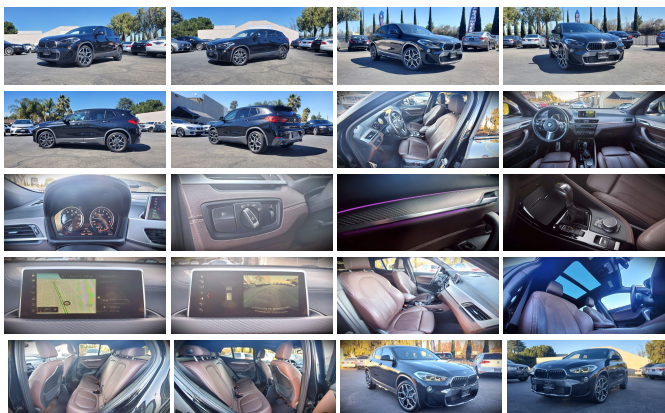

Specifications:

Year:	2018
VIN:	WBXYJ3C38JEJ91343
Make:	BMW
Stock:	A3218
Model/Trim:	X2 sDrive28i M SPORT
Condition:	Pre-Owned
Body:	SUV
Exterior:	Black Sapphire Metallic
Engine:	Engine: 2.0L TwinPower Turbo 4-Cylinder 16V DOHC
Interior:	Mocha Leather
Transmission:	TRANSMISSION: STEPTRONIC AUTOMATIC
Mileage:	18,526
Drivetrain:	Front Wheel Drive
Economy:	City 23 / Highway 32