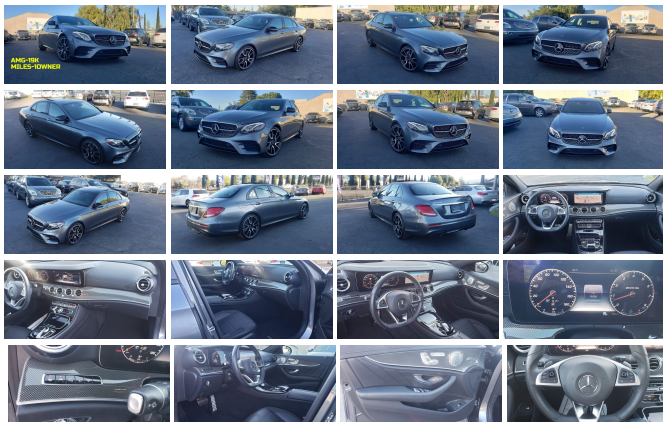

2018 Mercedes-Benz AMG E 43

Prestige Sales Department 408-379-2277

View this car on our website at prestigepre-owned.com/7061535/ebrochure

Our Price **\$56,477**

Specifications:

Year:	2018
VIN:	WDDZF6EB3JA398017
Make:	Mercedes-Benz
Stock:	A3212
Model/Trim:	AMG E 43
Condition:	Pre-Owned
Body:	Sedan
Exterior:	Selenite Grey Metallic
Engine:	Engine: 3.0L V6 Biturbo
Interior:	Black
Mileage:	19,908
Drivetrain:	All Wheel Drive
Economy:	City 19 / Highway 25

2018 MERCEDES-BENZ E43 AMG 4-MATIC AWD--3.0L 6 CYLINDER TWIN-TURBOCHARGED ENGINE WITH DIRECT INJECTION-- (**396 HORSEPOWER//384 LB-FT TORQUE**)--(**INSANELY LOW 19K MILES**)--CALIFORNIA CAR--1-OWNER CARFAX HISTORY REPORT----SMOG & SAFETY INSPECTION COMPLETED

VERY ATTRACTIVE (**SELENITE GREY METALLIC EXTERIOR**)--
-ON (**BLACK LEATHER INTERIOR**)--SMOG-SAFETY
INSPECTION IS COMPLETED/w 20 K SERVICE DONE---READY FOR
DELIVERY----IT DRIVES GREAT---NO ISSUES WHATSOEVER---NOT
TO BE MISSED WITH THOSE SUPER LOW MILES---TRULY
AWESOME CAR! ABSOLUTELY *PRISTINE CONDITION* ALL WAY
AROUND.