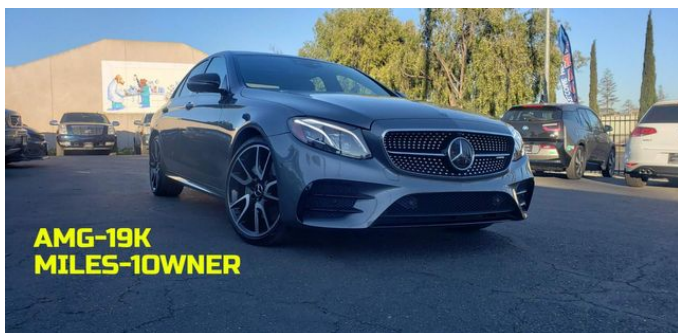

2018 Mercedes-Benz AMG E 43

Prestige Sales Department 408-379-2277

View this car on our website at prestigepre-owned.com/7061535/ebrochure

Our Price **\$56,477**

Specifications:

Year:	2018
VIN:	WDDZF6EB3JA398017
Make:	Mercedes-Benz
Stock:	A3212
Model/Trim:	AMG E 43
Condition:	Pre-Owned
Body:	Sedan
Exterior:	Selenite Grey Metallic
Engine:	Engine: 3.0L V6 Biturbo
Interior:	Black
Mileage:	19,908
Drivetrain:	All Wheel Drive
Economy:	City 19 / Highway 25

2018 MERCEDES-BENZ E43 AMG 4-MATIC AWD--3.0L 6 CYLINDER TWIN-TURBOCHARGED ENGINE WITH DIRECT INJECTION-- (**396 HORSEPOWER//384 LB-FT TORQUE**)--(**INSANELY LOW 19K MILES**)--CALIFORNIA CAR--1-OWNER CARFAX HISTORY REPORT----SMOG & SAFETY INSPECTION COMPLETED