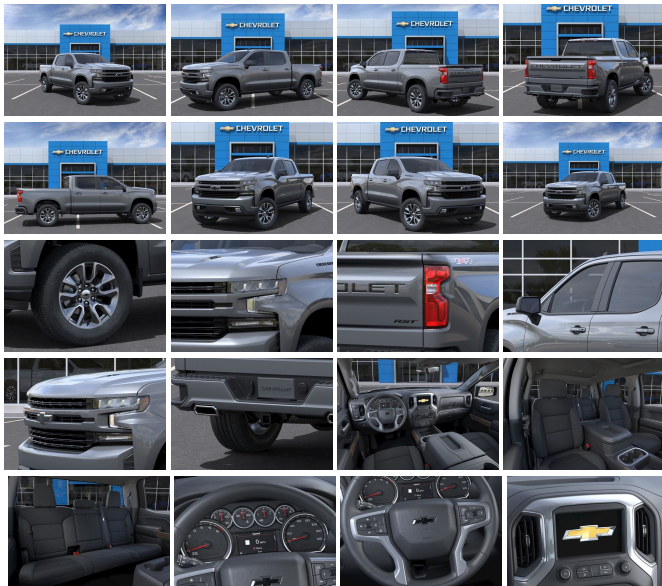

Our Price **$54,335**

Retail Value **$55,335**

Specifications:

Year: 2022
VIN: 1GCUYEEL0NZ200549
Make: Chevrolet
Stock: 200549
Model/Trim: Silverado 1500 LTD RST
Condition: New
Body: Pickup Truck
Exterior: Satin Steel Metallic
Engine: ENGINE, 6.2L ECOTEC3 V8
Interior: Jet Blk Clth Cloth
Mileage: 0
Drivetrain: 4 Wheel Drive
Economy: City 14 / Highway 18

2022 Chevrolet Silverado 1500 RST Satin Steel Metallic EcoTec3 6.2L V8 4WD 10-Speed Automatic