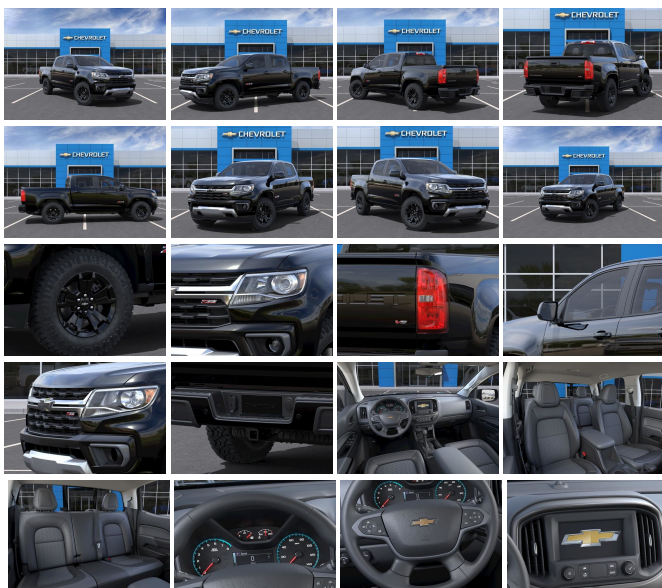

Specifications:

Year:	2022
VIN:	1GCGTDEN3N1151031
Make:	Chevrolet
Stock:	151031
Model/Trim:	Colorado 4WD Z71
Condition:	New
Body:	Pickup Truck
Exterior:	Black
Engine:	ENGINE, 3.6L DI DOHC V6 VVT
Interior:	Jet Blk Clth/Lthette Cloth
Mileage:	0
Drivetrain:	4 Wheel Drive
Economy:	City 17 / Highway 24

2022 Chevrolet Colorado Z71 Black V6 4WD 8-Speed Automatic

4WD, 1st & 2nd Row All-Weather Floor Liner (LPO), Apple CarPlay/Android Auto, Black Spray-On Bedliner w/Chevrolet Logo, Heavy-Duty Trailering Package, Hitch Guidance, Preferred Equipment Group 4Z7, Tow/Haul Mode, Wheels: 17" x 8" Gloss Black Aluminum, Z71 Midnight Edition.

Contact us online at www.parkscharlotte.com or give us a call at (704) 288-0662 to have your questions answered, obtain a price quote for this vehicle, or schedule your test drive today. Our prices cannot be beat! Come visit us at 8530 IKEA BLVD CHARLOTTE NC. Price excludes administrative, origination, documentary, procurement and/or other administrative fee. You may or may not qualify for all rebates. Price does not include tax, tag, and fees. Price does not include any aftermarket products, bodies, or upfits. Price includes applicable rebates:$250 - Customer Cash. Exp. 04/04/2022 $500 - Purchase Bonus Cash. Exp. 04/04/2022