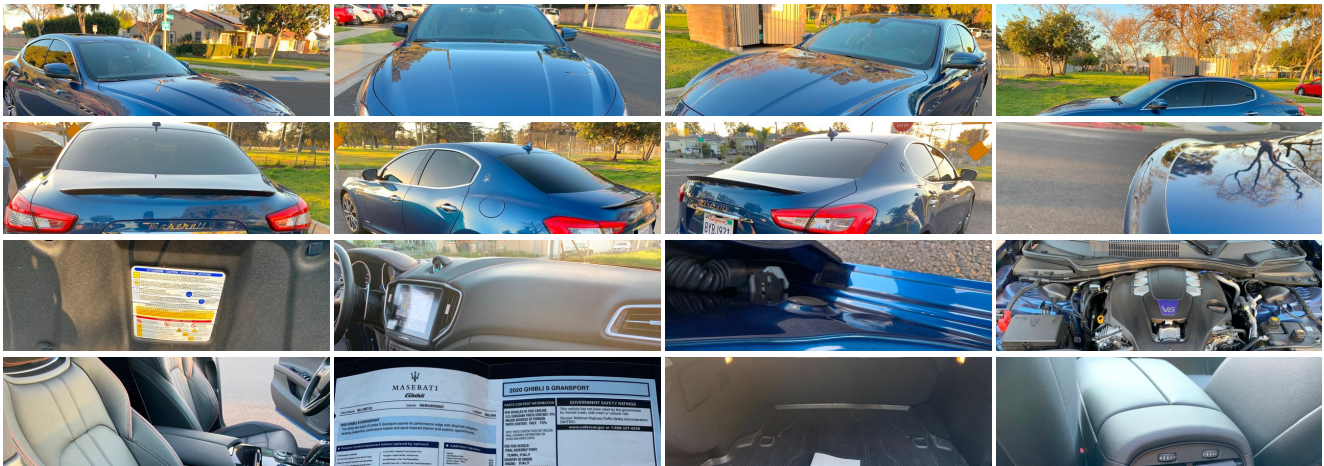

## 2020 Maserati Ghibli S GranSport

**Our Price \$72,990**

View this vehicle on our website at [stellarautoinc.com](http://stellarautoinc.com)

**STELLAR**  
- AUTO INC -

(818) 809-8676

2220 N Hollywood Way , Burbank, CA 91505

Photos  
Details  
Contact

## Specifications:

<b>Year:</b>	2020
<b>VIN:</b>	ZAM57YSS5L1343508
<b>Make:</b>	Maserati
<b>Stock:</b>	T20GHIBLI
<b>Model/Trim:</b>	Ghibli S GranSport
<b>Condition:</b>	Pre-Owned
<b>Body:</b>	Sedan
<b>Exterior:</b>	Blue Nobile Tri-Coat
<b>Engine:</b>	Engine: 3.0L Twin Turbo V6 -inc: engine start/stop system
<b>Interior:</b>	Nero Leather
<b>Mileage:</b>	8,261
<b>Drivetrain:</b>	Rear Wheel Drive
<b>Economy:</b>	City 17 / Highway 24

## Exterior

- Programmable Projector Beam Led Low/High Beam Daytime Running Auto-Leveling Directionally Adaptive Auto High-Beam Headlamps w/Delay-Off
- Tires: 20" All-Season- Wheels: 20" Machine Polished Urano- Aluminum Spare Wheel
- Body-Colored Front Bumper w/Black Bumper Insert
- Body-Colored Power w/Tilt Down Heated Auto Dimming Side Mirrors w/Power Folding and Turn Signal Indicator
- Body-Colored Rear Bumper w/Black Bumper Insert- Chrome Door Handles
- Chrome Grille- Chrome Side Windows Trim- Clearcoat Paint
- Compact Spare Tire Mounted Inside Under Cargo- Cornering Lights- Door Auto-Latch
- Express Open/Close Sliding And Tilting Glass 1st Row Sunroof w/Sunshade
- Fixed Rear Window w/Defroster- Galvanized Steel/Aluminum Panels
- Headlights-Automatic Highbeams- LED Brakelights- Laminated Glass
- Light Tinted Glass- Perimeter/Approach Lights- Rear Fog Lamps
- Rocker Panel Extensions- Spare Tire Mobility Kit
- Speed Sensitive Rain Detecting Variable Intermittent Wipers- Trunk Rear Cargo Access