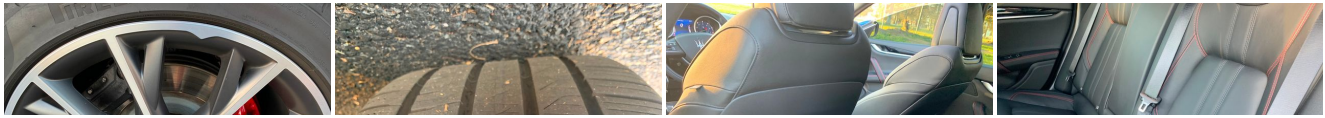

Specifications:

Year:	2020
VIN:	ZAM57YSS5L1343508
Make:	Maserati
Stock:	T20GHIBLI
Model/Trim:	Ghibli S GranSport
Condition:	Pre-Owned
Body:	Sedan
Exterior:	Blue Nobile Tri-Coat
Engine:	Engine: 3.0L Twin Turbo V6 -inc: engine start/stop system
Interior:	Nero Leather
Mileage:	8,261
Drivetrain:	Rear Wheel Drive
Economy:	City 17 / Highway 24

Vehicle Description

PLEASE NOTE: BY APPOINTMENT ONLY!

TRADE-INS ARE WELCOME***NATIONWIDE SHIPPING AT WHOLESALE RATES***FINANCING AVAILABLE OAC***OUR PRICES ARE NO-HAGGLE***

Installed Options

Interior

- 12-Way Power Heated Front Sport Seats -inc: 2-position memory for driver
- Extended Leather Upholstery w/Accent Stitching -inc: Dashboard and door armrests in leather, trident logo stitched on front and rear headrests
- FOB Controls -inc: Cargo Access, Windows, Sunroof/Convertible Roof and Remote Engine Start
- Gauges -inc: Speedometer, Odometer, Voltmeter, Oil Pressure, Engine Coolant Temp, Tachometer, Oil Temperature, Transmission Fluid Temp, Trip Odometer and Trip Computer
- Power 1st Row Windows w/Front And Rear 1-Touch Up/Down
- Power Door Locks w/Autolock Feature- Power Rear Windows
- Proximity Key For Doors And Push Button Start
- Remote Keyless Entry w/Integrated Key Transmitter, Illuminated Entry and Panic Button
- Trip Computer- 2 Seatback Storage Pockets- 3 12V DC Power Outlets
- 60-40 Folding Bench Front Facing Fold Forward Seatback Rear Seat - Air Filtration
- Anti-Whiplash Fixed Front Head Restraints and Fixed Rear Head Restraints
- Cargo Features -inc: Spare Tire Mobility Kit- Cargo Net- Cargo Space Lights
- Carpet Floor Trim and Carpet Trunk Lid/Rear Cargo Door Trim - Compass
- Cruise Control w/Steering Wheel Controls- Day-Night Auto-Dimming Rearview Mirror
- Delayed Accessory Power- Digital/Analog Appearance
- Distance Pacing w/Traffic Stop-Go- Door Mirrors and Steering Wheel
- Driver And Passenger Visor Vanity Mirrors w/Driver And Passenger Illumination
- Driver Foot Rest- Driver Seat- Dual Zone Front Automatic Air Conditioning
- Engine Immobilizer- Fade-To-Off Interior Lighting- Front And Rear Map Lights
- Front Center Armrest w/Storage and Rear Center Armrest w/Storage- Front Cupholder
- Full Carpet Floor Covering -inc: Carpet Front And Rear Floor Mats - Full Cloth Headliner
- Full Floor Console w/Covered Storage, Mini Overhead Console and 3 12V DC Power Outlets
- Garage Door Transmitter
- HVAC -inc: Underseat Ducts, Residual Heat Recirculation and Console Ducts
- Illuminated Locking Glove Box