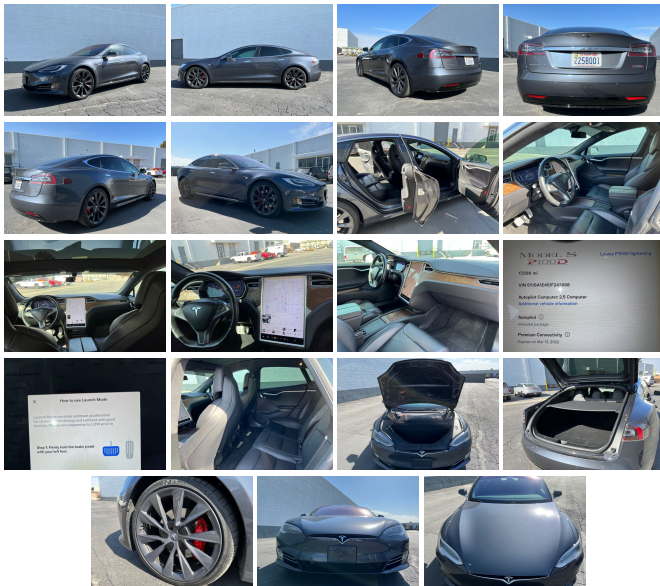

Dual Motor (AWD)

Homelink

Midnight Silver Metallic Paint

21" Sonic Carbon Wheels

Clean Car Fax Available

Legal Limit Window Tint

Single Owner Car

Absolutely Beautiful

Preposterously Fast

So pretty, fun to drive and super quick. Tons of life and worry free ownership left. Turns a head everywhere it goes. This MSRP'd from Tesla \$140k. To see if this car is still available visit our website [www.bigcityev.com](http://www.bigcityev.com) or follow us on instagram @bigcityev 801-889-0714 Dealer# 225B