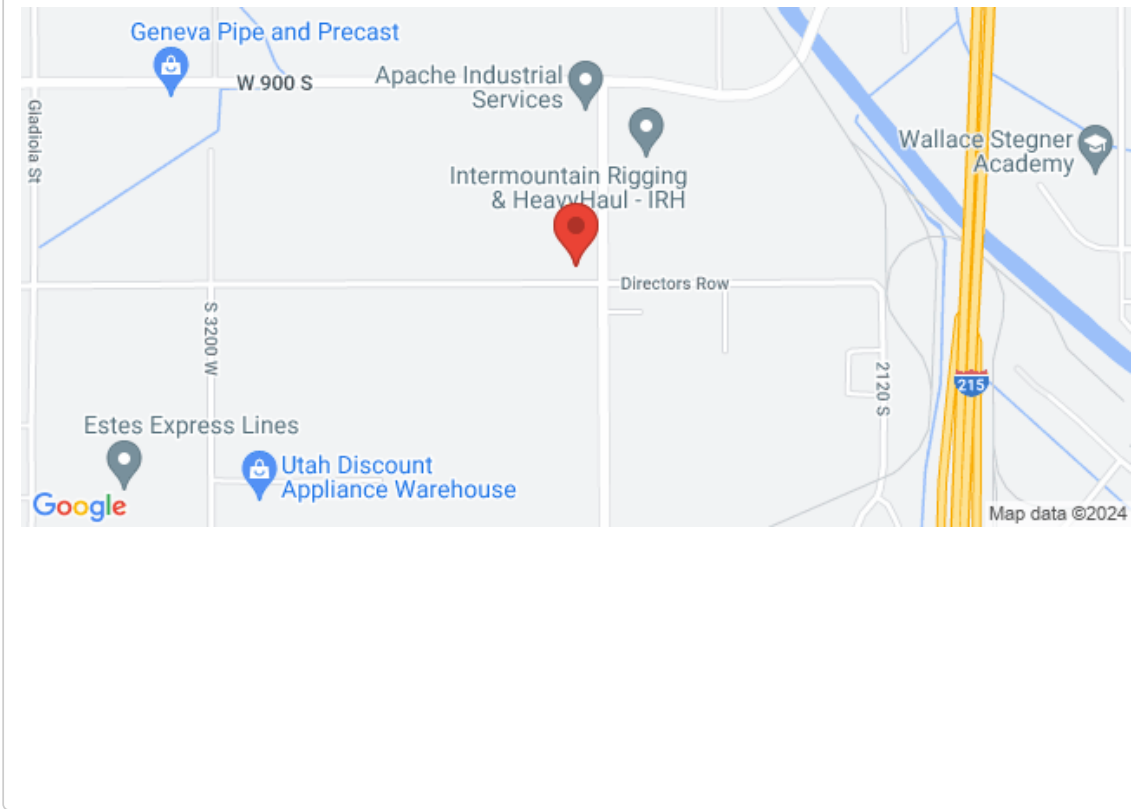

Our Location :

2018 Tesla Model S - P100D

Big City Rigs - 801-435-0900 - View this car on our website at bigcityrigs.com/7060289/ebrochure

Installed Options

The Detailed Equipment Information is limited in scope, and Big City Rigs (BCR) has not inspected any aspects or components of the equipment other than those expressly set forth herein. Unless expressly stated, we make no representations or warranties, express or implied, concerning the equipment or its components, including without limitation any representations or warranties concerning functionality, conformity or compliance with any safety standard or requirement of any applicable authority or regulatory body, fitness for any particular purpose, or merchantability. You are strongly advised to perform your own detailed inspection of the equipment prior to purchasing.

Big City Rigs

bigcityrigs.com

801-435-0900

1090 S Pioneer Rd

Salt Lake City, UT 84104

© 2024 AutoRevo - All rights reserved. - Powered by AutoRevo