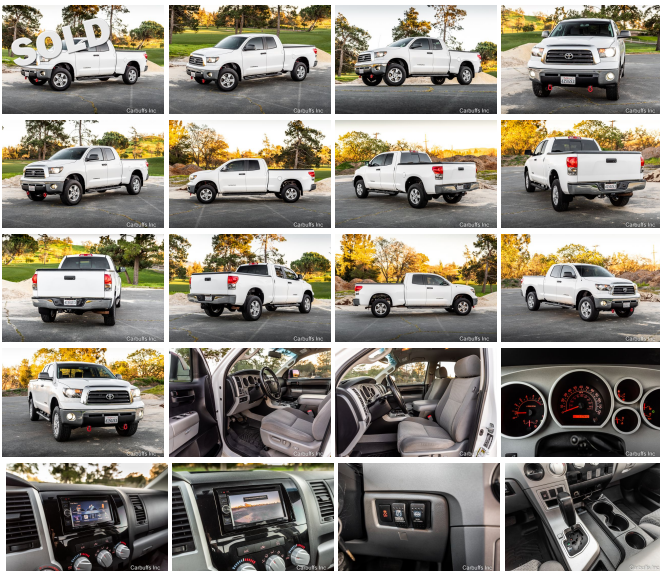

2008 Toyota Tundra 2wd

View this car on our website at carbuffs.com/7059887/ebrochure

Our Price **\$0**

Specifications:

Year:	2008
VIN:	5TFRV54128X034727
Make:	Toyota
Model/Trim:	Tundra 2wd
Condition:	Pre-Owned
Body:	Pickup Truck
Exterior:	Super White
Engine:	5.7L DOHC 32-valve i-Force V8 engine w/dual VVT-i
Interior:	Graphite Cloth
Transmission:	Automatic
Mileage:	117,000
Drivetrain:	Rear Wheel Drive
Economy:	City 14 / Highway 18

1 family owned 2wd Tundra! Super white exterior with gray cloth interior. Smooth and powerful 381hp 5.7L V8 engine with 6 speed automatic transmission with haul/tow mode. Kenwood stereo with Bluetooth and back up camera. Upgraded suspension with Toytec front coilover shocks and Toytec BOSS rear remote reservoir shocks. SPC adjustable upper control arms. Rear airbags installed. ARB locker rear differential. Sliding rear window. Dual zone climate control. Locking rear bed cover. LineX spray-in bedliner. 117k miles. Well serviced with records. Clean California title in-hand. Factory extendable power tow mirrors also included.