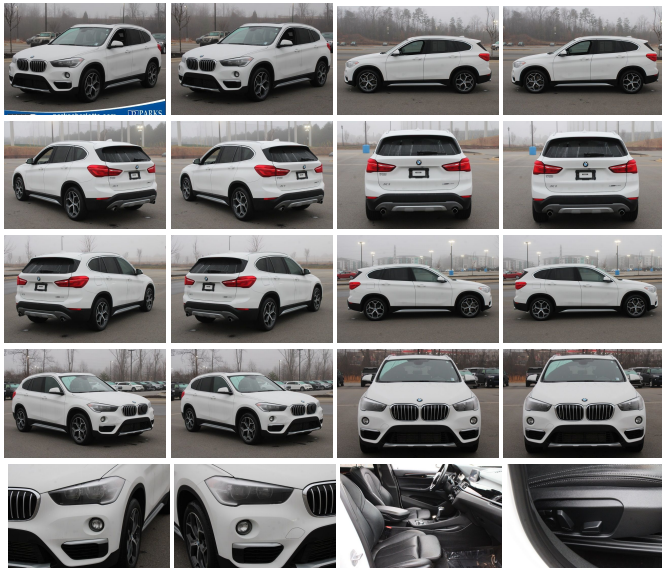

Specifications:

Year:	2018
VIN:	WBXHU7C34J5L07541
Make:	BMW
Stock:	139926A
Model/Trim:	X1 sDrive28i sDrive28i
Condition:	Pre-Owned
Body:	SUV
Exterior:	Alpine White
Engine:	Engine: 2.0L TwinPower Turbo 4-Cylinder 16V DOHC
Interior:	Black Leather
Mileage:	64,670
Drivetrain:	Front Wheel Drive
Economy:	City 23 / Highway 32

2018 BMW X1 sDrive28i

CARFAX One-Owner. Clean CARFAX.

23/32 City/Highway MPG

Call 704.288.0662 to check on the availability of this vehicle and schedule a private showing or shop 24 hours a day @ WWW.PARKSCHARLOTTE.COM. *All prices are plus tax, tag, title, and documentation. All vehicles are fully reconditioned by a Master ASE Factory Trained Certified Technician.

Awards:

* JD Power Initial Quality Study (IQS) * JD Power Automotive Performance, Execution and Layout (APEAL) Study, Initial Quality Study (IQS)