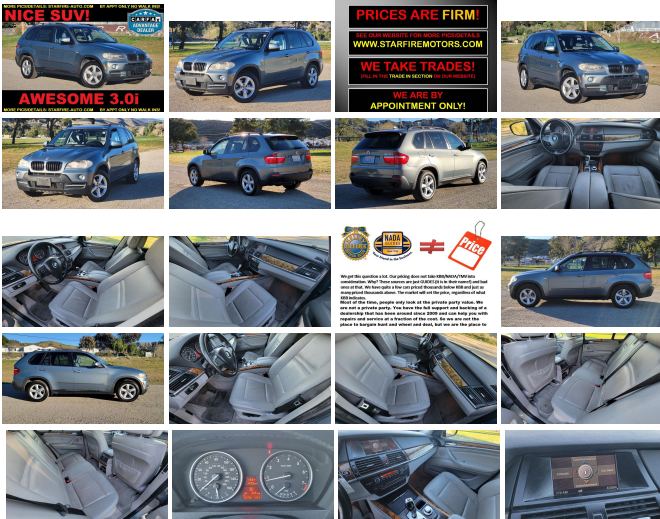

2008 BMW X5 3.0si

View this car on our website at starfire-auto.com/7058994/ebrochure

Our Price **\$6,880**

Specifications:

Year:	2008
VIN:	5UXFE435X8L024910
Make:	BMW
Stock:	MH210275B
Model/Trim:	X5 3.0si
Condition:	Pre-Owned
Body:	SUV
Exterior:	Mineral Green Metallic
Engine:	3.0L DOHC 24-valve I6 engine-inc: double-VANOS steplessly variable valve timing, Valvetronic, 3-stage induction system
Interior:	Gray Leather
Transmission:	AUTOMATIC
Mileage:	152,770
Drivetrain:	All Wheel Drive
Economy:	City 17 / Highway 23

**DETAILS COMING
SOON!**

* CLEAN TITLE * JUST ARRIVED, WE ARE INSPECTING IT *

* YOU MAY HAVE TO WAIT A FEW DAYS TO MAKE AN APPT FOR THIS CAR *

**EVERYTHING WE KNOW IS ON OUR
FAQ PAGE:**

WWW.STARFIRE-AUTO.COM/FAQ