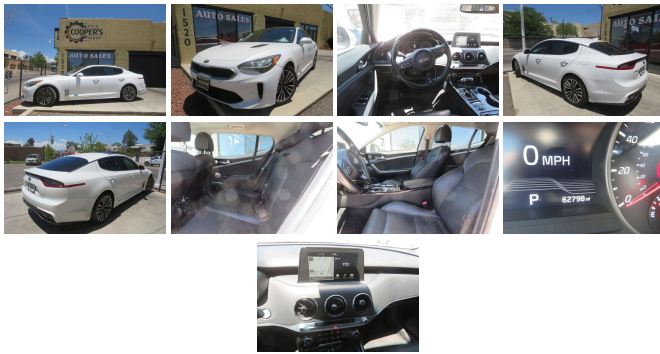

2018 Kia Stinger Premium

View this car on our website at coopersautogroup.com/7058608/ebrochure

Our Price **\$30,992**

Specifications:

Year:	2018
VIN:	KNAE25LA3J6012589
Make:	Kia
Stock:	P012589
Model/Trim:	Stinger Premium
Condition:	Pre-Owned
Body:	Sedan
Exterior:	WHITE
Engine:	Engine: 2.0L Twin Scroll Turbo 4-Cylinder
Interior:	BLACK Leather
Mileage:	60,241
Drivetrain:	Rear Wheel Drive
Economy:	City 22 / Highway 29

No accidents or damage reported to CARFAX

8 Service history records

CARFAX 1-Owner vehicle

Personal vehicle

Last owned in New Mexico

62,798 Last reported odometer reading

FREE CARFAX Report

See the full CARFAX Report for additional information

Exterior

- Aluminum Spare Wheel
- Auto On/Off Projector Beam Led Low/High Beam Daytime Running Headlamps w/Delay-Off
- Black Grille w/Chrome Surround
- Black Side Windows Trim and Black Front Windshield Trim - Body-Colored Door Handles
- Body-Colored Front Bumper w/Black Bumper Insert
- Body-Colored Power w/Tilt Down Heated Side Mirrors w/Power Folding and Turn Signal Indicator
- Body-Colored Rear Bumper w/Black Bumper Insert- Clearcoat Paint
- Compact Spare Tire Mounted Inside Under Cargo
- Express Open/Close Sliding And Tilting Glass 1st Row Sunroof w/Power Sunshade and Wind Deflector
- Fixed Rear Window w/Defroster- Front Windshield -inc: Sun Visor Strip
- Fully Galvanized Steel Panels- LED Brakelights- Laminated Glass
- Liftgate Rear Cargo Access- Light Tinted Glass- Lip Spoiler- Perimeter/Approach Lights
- Speed Sensitive Variable Intermittent Wipers- Tires: P225/45R18 All-Season
- Wheels: 18" x 8J Machined Finish Alloy