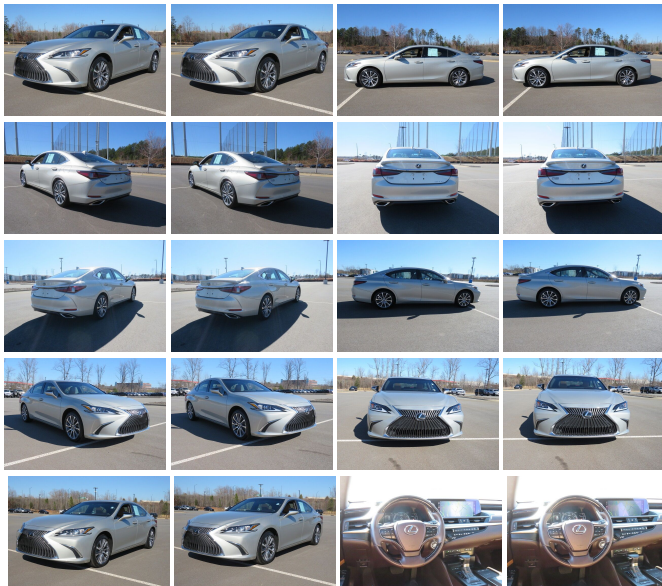

2020 Lexus ES 350 350

Parks Chevrolet, Inc. - 833-825-2763 - View this car on our website at parksdeals.com/7057470/ebrochure