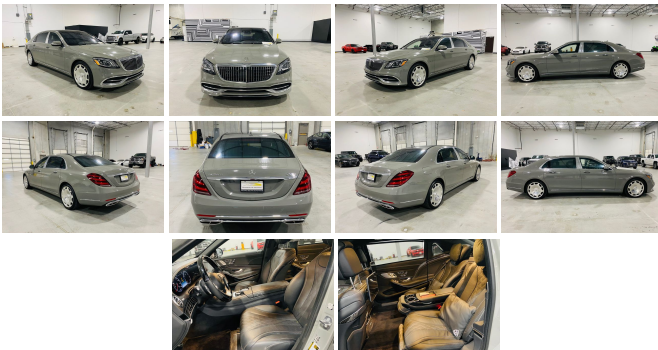

2020 Mercedes-Benz Maybach S 560 Maybach S560

View this car on our website at texaseliteexotics.com/7057031/ebrochure

Our Price **\$129,995**

Specifications:

Year:	2020
VIN:	W1KUX8GB2LA557158
Make:	Mercedes-Benz
Model/Trim:	Maybach S 560 Maybach S560
Condition:	Pre-Owned
Body:	Sedan
Exterior:	designo Manufaktur Arabian Grey
Engine:	Engine: 4.0L V8 Biturbo -inc: eco start/stop system
Interior:	Black
Mileage:	5,505
Drivetrain:	All Wheel Drive
Economy:	City 16 / Highway 25

Insurance Theft Recovery! Not Wrecked or Damaged! 2020 Maybach S560 Loaded with low miles! Save THOUSANDS!

2020 Mercedes-Benz Maybach S 560 Maybach S560

Texas Elite Exotics - 2816829826 - View this car on our website at texaseliteexotics.com/7057031/ebrochure