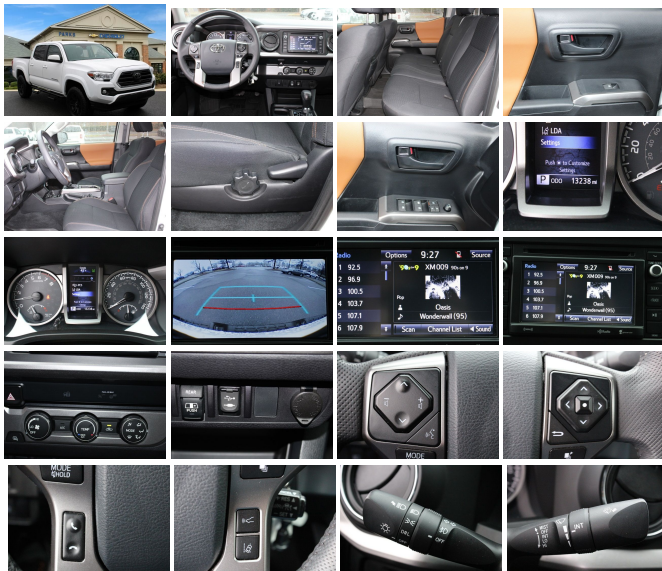

2019 Toyota Tacoma SR5

View this car on our website at parksideals.com/7055142/ebrochure

Our Price **\$34,411**

Specifications:

Year:	2019
VIN:	3TMAZ5CN4KM084712
Make:	Toyota
Stock:	174650XA
Model/Trim:	Tacoma SR5
Condition:	Pre-Owned
Body:	Pickup Truck
Exterior:	Super White
Engine:	Engine: 3.5L Atkinson-Cycle V6 -inc: VVT-iW wider intake and VVT-i exhaust
Interior:	Cement Gray Cloth
Mileage:	13,233
Drivetrain:	Rear Wheel Drive
Economy:	City 19 / Highway 24

2019 Toyota Tacoma SR5 V6 V6 1- OWNER, 3 Month/ 3,000 mile warranty, Android Auto, Apple Car play, Backup Camera, Bed Liner, Bluetooth, CARFAX One-Owner, Factory Warranty Still Remaining, Local Trade, Running Boards, Service Up to date, USB ports, We Deliver, XM satellite radio. CARFAX One-Owner. Odometer is 25956 miles below market average! Awards: