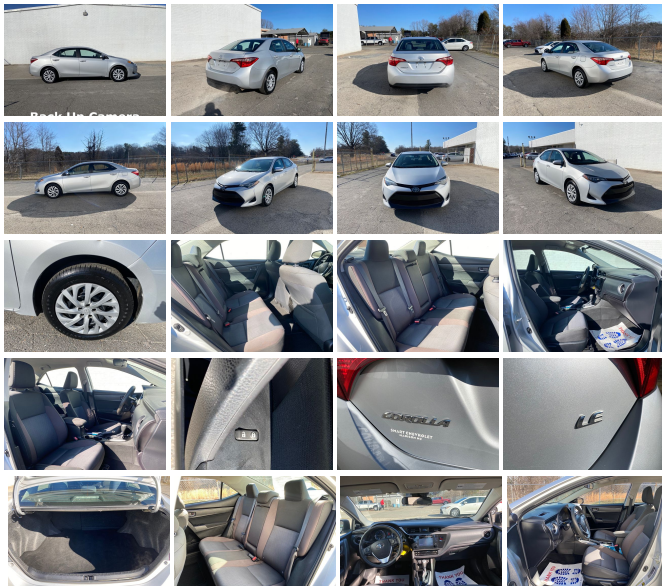

Our Price **$11,999**

Specifications:

Year: 2018
VIN: 5YFBURHE4JP814855
Make: Toyota
Stock: 814855B
Model/Trim: Corolla LE
Condition: Pre-Owned
Body: Sedan
Exterior: Classic Silver Metallic
Engine: Engine: 1.8L I-4 DOHC Dual VVT-i
Interior: Black Cloth
Mileage: 109,276
Drivetrain: Front Wheel Drive
Economy: City 28 / Highway 36

Toyota Corolla For Sale. Carfax Certified No accidents!

YOU CAN TEXT US AT 855-440-1126

Don't Worry about Getting out in Public. We Can Ship this to your Door

We Can Finance and Ship This Vehicle to your Door; Never Come into the Store!

You can Fill out a Free, Super Quick Pre-Approval Credit Application here!

<https://www.smartchevrolet.com/finance/apply-for-financing/>

We Use Over 40 banks a Credit Unions For the Lowest Rates Possible For All Types Of Credit!

YOU CAN TEXT US AT 855-440-1126

We Will Buy your Car, Truck, RV, Airplane, or Anything Regardless if you Buy From us!

Over 400 Used Cars For Sale Over 40 types of diesel trucks are for sale.

COLLECTIONS, JUDGEMENTS, DIVORCE, NO PROBLEM!

TRADE-INS WELCOME! WE BUY CARS every day, Even if you don't buy Ours!

If you are looking for cars or trucks For Sale Near me, Don't worry. We Ship to your door.

We Will Trade for anything of any value, Cars, trucks, boats, guns, Rv's campers, Horse trailers, anything!