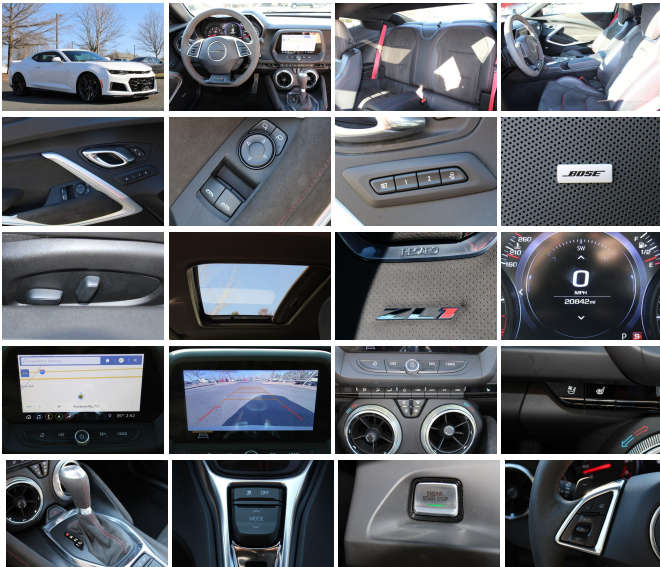

* 2019 KBB.com 10 Coolest Cars Under $30,000

$1000 - Dealer Trade-in Allowance (Must own and trade a 2015 or newer passenger vehicle to qualify for the Dealer Trade-in Allowance), Allowance is $1000 above True Car Cash Offer. This offer is based on the current condition of the vehicle and must be appraised at the Dealership to receive the Trade-In Allowance. $1000 is reflected in the vehicle discount. $1000 - Dealer Finance Discount (Must qualify and finance with GM Financial, not available with special financing rates or programs.) You may or may not qualify for all rebates. Price does not include tax, tag, and fees. Price does not include any aftermarket products, bodies, or upfits. Price includes applicable rebates: Contact us online at www.parkschevrolethuntersville.com or give us a call at (704) 875-6558 to have your questions answered, obtain a price quote for this vehicle, or schedule your test drive today. Our prices cannot be beat! Come visit us at 15235 STATESVILLE ROAD HUNTERSVILLE NC 28078.