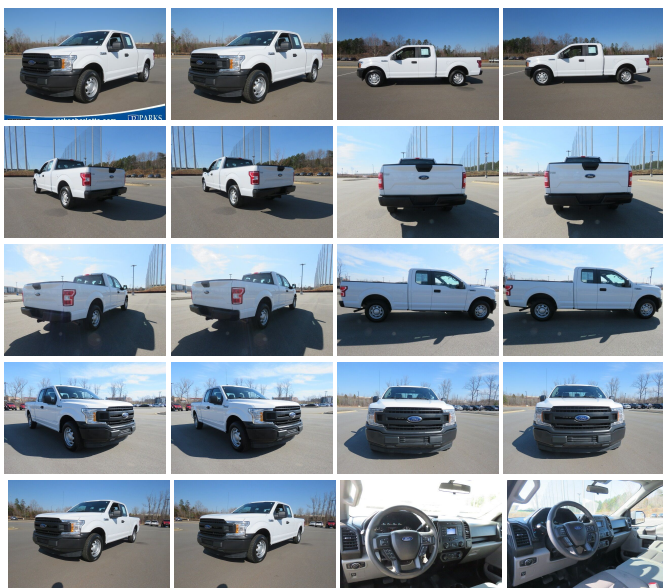

Specifications:

Year:	2019
VIN:	1FTEX1CB9KFB64366
Make:	Ford
Stock:	146683C
Model/Trim:	F-150 XL
Condition:	Pre-Owned
Body:	Pickup Truck
Exterior:	Oxford White
Engine:	ENGINE: 3.3L V6 PFDI
Interior:	Medium Earth Gray Cloth
Mileage:	65,909
Drivetrain:	Rear Wheel Drive
Economy:	City 19 / Highway 25

2019 Ford F-150 XL

4.2" Productivity Screen in Instrument Cluster, ABS brakes, Air Conditioning, Auto High-beam Headlights, Cruise Control, Equipment Group 101A Mid, Exterior parking camera rear: With Dynamic Hitch Assist, Fully automatic headlights, GVWR: 6,300 lbs Payload Package, Illuminated Entry, MyKey, Perimeter Alarm, Power Door Locks, Power Front & Rear Windows, Power Glass Sideview Mirrors w/Black Skull Caps, Power Tailgate Lock, Rear step bumper, SYNC, Traction control, XL Power Equipment Group. Clean CARFAX.

Call 704.288.0662 to check on the availability of this vehicle and schedule a private showing or shop 24 hours a day @ WWW.PARKSCHARLOTTE.COM. *All prices are plus tax, tag, title, and documentation. All vehicles are fully reconditioned by a Master ASE Factory Trained Certified Technician.