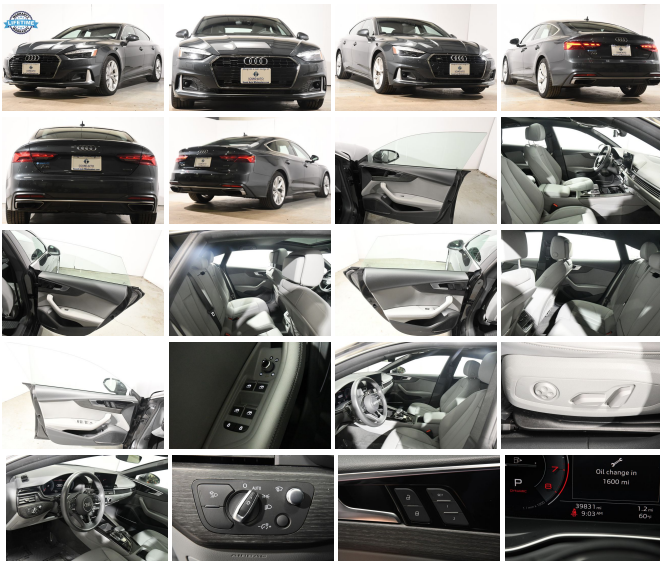

Specifications:

Year:	2020
VIN:	WAUBNCF59LA009824
Make:	Audi
Stock:	4841
Model/Trim:	A5 Sportback Prestige Free Lifetime Warranty
Condition:	Pre-Owned
Body:	Sedan
Exterior:	Manhattan Gray Metallic
Engine:	Engine: 2.0L TFSI 4 Cylinder -inc: energy recuperation system w/start-stop
Interior:	Rock Gray Leather
Mileage:	39,830
Drivetrain:	All Wheel Drive
Economy:	City 24 / Highway 32