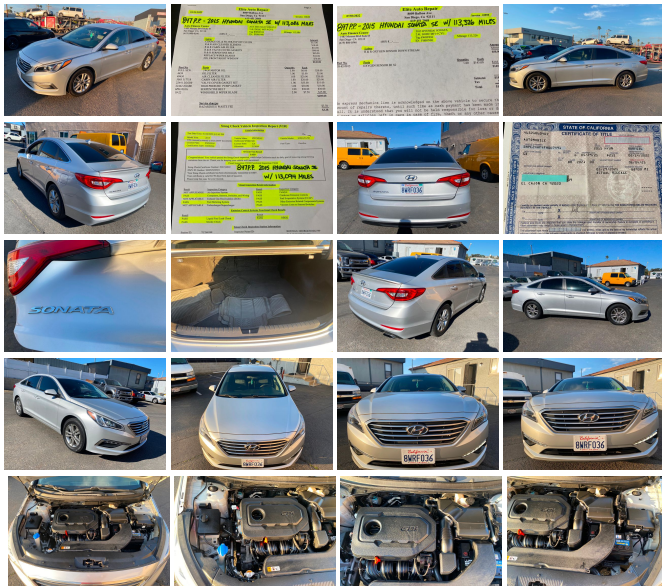

## 2015 Hyundai Sonata SE - AUTOMATIC, 2.4L, 4CYL. - W/ GREAT MILES PER GALLON: HIGHWAY 37 MPG

**Lance Janke 6198860546**

View this car on our website at [autocentersd.com/7049613/ebrochure](http://autocentersd.com/7049613/ebrochure)

Our Price **\$9,250**

Other Dealers Price **\$12,995**

**Specifications:**

**Year:** 2015  
**VIN:** 5NPE24AF4FH007491  
**Make:** Hyundai  
**Stock:** 847P.P.  
**Model/Trim:** Sonata SE - AUTOMATIC, 2.4L, 4CYL. - W/ GREAT MILES PER GALLON: HIGHWAY 37 MPG  
**Condition:** Pre-Owned  
**Body:** Sedan  
**Exterior:** Symphony Silver  
**Engine:** Engine: 2.4L GDI 4-Cylinder  
**Interior:** Gray Cloth  
**Transmission:** AUTOMATIC  
**Mileage:** 113,080  
**Drivetrain:** Front Wheel Drive  
**Economy:** City 25 / Highway 37