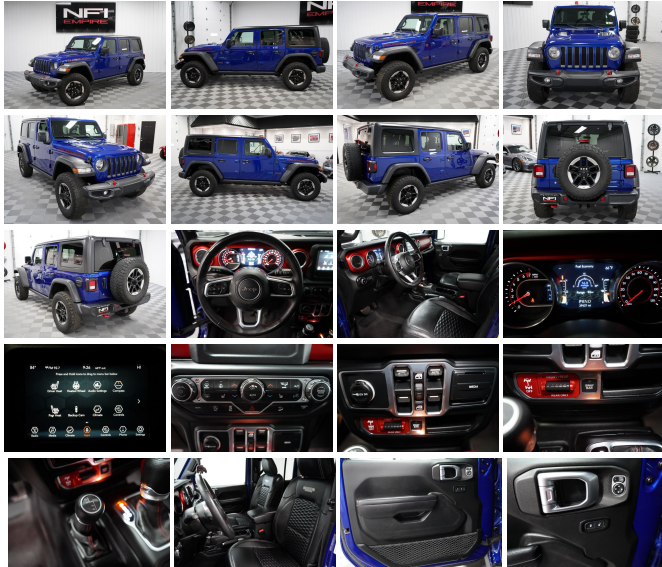

## 2018 Jeep All-New Wrangler Unlimited Rubicon

View this car on our website at [30c54b61-2e18-4534-b347-5367e7a27956.autorevo-websites.com/7049477/ebrochure](https://30c54b61-2e18-4534-b347-5367e7a27956.autorevo-websites.com/7049477/ebrochure)

Our Price **\$49,991**

**Specifications:**

**Year:** 2018  
**VIN:** 1C4HJXFG9JW305752  
**Make:** Jeep  
**Stock:** N2984  
**Model/Trim:** All-New Wrangler Unlimited Rubicon  
**Condition:** Pre-Owned  
**Body:** SUV  
**Exterior:** Blue  
**Engine:** ENGINE: 3.6L V6 24V VVT UPG I W/ESS  
**Interior:** Black  
**Mileage:** 39,393  
**Drivetrain:** 4 Wheel Drive  
**Economy:** City 17 / Highway 23

2018 Jeep Wrangler Unlimited Rubicon

A one-owner, low mileage Rubicon is a hot commodity these days when new inventory is impossible to come by. That's not all there is to love here with this JL displaying luxury on the inside and capability on the outside.

Inside are the Jeep-badged, Katzkin + Mopar leather heated seats which feel great and couple well with the heated steering wheel, especially on cold mornings.

Powered by the 3.6L V6 this Jeep makes 285 horsepower and 260lb-ft of torque, plenty of muscle to hold its own off road. An 8-speed automatic transmission provides a nice balance between capability and fuel economy. Electronically locking front and rear differentials and electronically disconnecting anti-roll bar in the front provide peace of mind to off-roaders regardless of experience. Further, strengthened Dana 44 axles and low gearing round out the notable performance features off the assembly line.