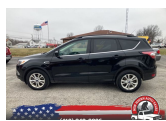

2018 Ford Escape SE AWD

View this car on our website at newhavenautosales.com/7048663/ebrochure

Our Price **$18,000**

Specifications:

Year:	2018
VIN:	1FMCU9GDXJUC88792
Make:	Ford
Stock:	1986
Model/Trim:	Escape SE AWD
Condition:	Pre-Owned
Body:	SUV
Exterior:	BLACK
Engine:	ENGINE: 1.5L ECOBOOST
Mileage:	90,343
Drivetrain:	4 Wheel Drive
Economy:	City 22 / Highway 28

2018 Ford Escape SE AWD

New Haven Auto Sales - 419-342-2886 - View this car on our website at newhavenautosales.com/7048663/ebrochure