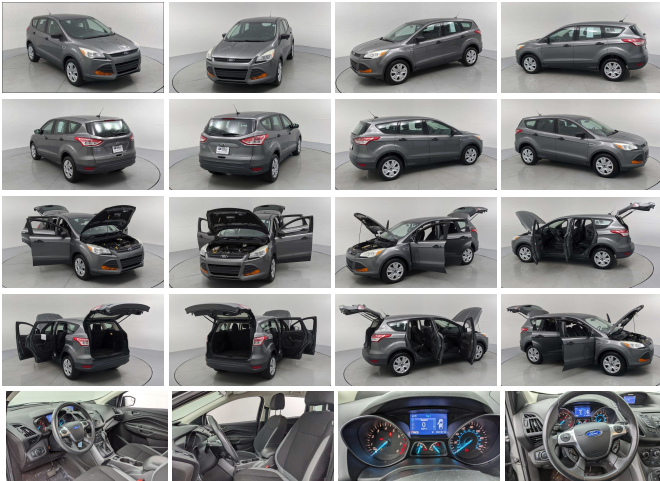

Crews Forever, CARFAX 1-Owner, Excellent Condition, GREAT MILES 59,106! S trim. PRICE DROP FROM \$15,916, EPA 31 MPG Hwy/22 MPG City! Bluetooth, CD Player, Brake Actuated Limited Slip Differential, CHARCOAL BLACK, CLOTH BUCKETS W/60/40... A GREAT TIME TO BUY Reduced from \$15,916. EXPERTS RAVE Edmunds.com's review says 'The 2014 Ford Escape is one of our favorite small crossover utility vehicles, thanks to athletic driving dynamics, an inviting cabin and useful high-tech features.'. Great Gas Mileage: 31 MPG Hwy. BUY WITH CONFIDENCE Passed our 152-point inspection for safety and reliability. Powertrain Lifetime Limited Warranty. Clean title and includes a free CARFAX Vehicle History Report. KEY FEATURES INCLUDE Back-Up Camera, iPod/MP3 Input, Bluetooth, CD Player, Brake Actuated Limited Slip Differential MP3 Player, Keyless Entry, Child Safety Locks, Steering Wheel Controls, Electronic Stability Control. OPTION PACKAGES CHARCOAL BLACK, CLOTH BUCKETS W/60/40 SPLIT REAR SEAT 6-way manual driver's seat. Safety equipment includes Child Safety Locks, Brake Assist, 4-Wheel ABS, Tire Pressure Monitoring System, 4-Wheel Disc Brakes. Ford S with Sterling Gray Metallic exterior and Charcoal Black interior features a 4 Cylinder Engine with 168 HP at 6000 RPM\*. Non-Smoker vehicle, COMES WITH OUR CREWS FOREVER PROTECTION PLAN, CLEAN CARFAX AND ONE OWNER TRADE-IN OUR OFFERINGS You've got a friend in the car business. Pricing analysis performed on 1/22/2022. Horsepower calculations based on trim engine configuration. Fuel economy calculations based on original manufacturer data for trim engine configuration. Please confirm the accuracy of the included equipment by calling us prior to purchase.