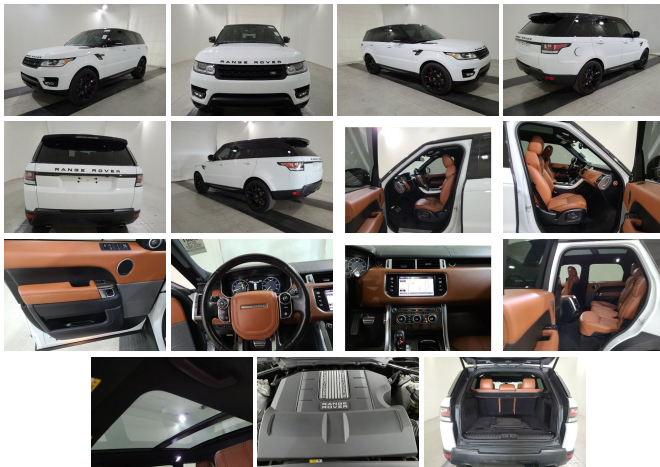

2014 Land Rover Range Rover Sport Supercharged

View this car on our website at asayauto.com/7048403/ebrochure

Our Price **\$41,495**

Specifications:

Year:	2014
VIN:	SALWR2EF1EA307728
Make:	Land Rover
Stock:	P6241
Model/Trim:	Range Rover Sport Supercharged
Condition:	Pre-Owned
Body:	SUV
Exterior:	Fuji White
Interior:	Leather
Mileage:	53,093
Drivetrain:	4 Wheel Drive
Economy:	City 14 / Highway 19

CLEAN TITLE * CLEAN CARFAX * 2 PREVIOUS OWNERS * This is as clean as they come with this Range Rover! * Only 53,000 original miles! Four Wheel Drive 5.0L 8 Cylinder Engine Sun/Moonroof * You will love the performance of 510hp IF SUPERCHARGED V8 POWER! This is the best of both worlds! This Land Rover is only whispering on how nice it but in person WOW it lets you know just how special it is! RUNS AND DRIVES LIKE A DREAM! Asay Auto puts our best price online so what does this really mean? We have a special car that we feel is exceptional. Are there cheaper ones out there? (Probably) Are there more expensive ones? (Probably) Asay Auto allows you to buy with confidence knowing that we have priced our vehicles according to the market. We may not have the right car for everyone but maybe its right the one for you? If you are still reading this ad you have a found a great vehicle that has met the first steps in your search. The process is faster, low pressure, and informative. Customers have enjoyed this process, and so have we. BUY WITH CONFIDENCE FROM THE RIGHT PLACE, THE RIGHT CAR, THE RIGHT PRICE! CALL OR TEXT ASAY AUTO AT 385-323-8407 ** CREDIT UNION FINANCING AVAILABLE ** ** ASAY AUTO TAKES TRADES ** ** UP FRONT PRICING ** CALL OR TEXT ASAY AUTO AT 385-323-8407 THERE IS NO SUCH THING AS A GREAT DEAL ON THE WRONG VEHICLE.