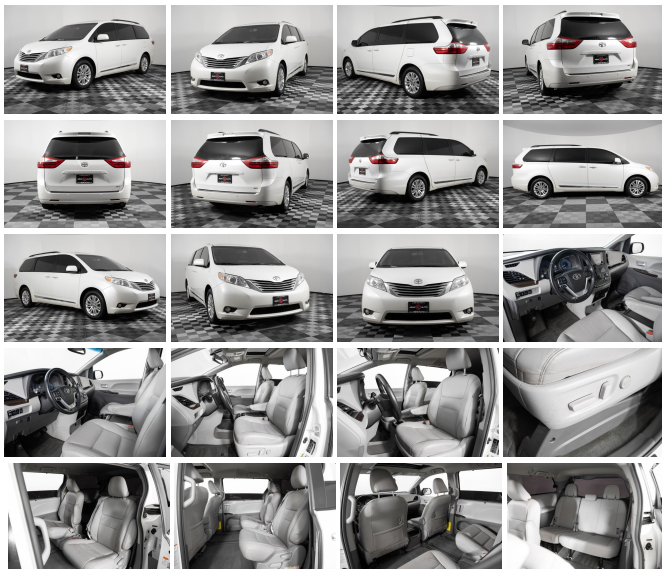

# 2015 Toyota Sienna XLE FWD 8-Passenger V6

View this car on our website at [asayauto.com/7048397/ebrochure](http://asayauto.com/7048397/ebrochure)

Our Price **\$24,995**

## Specifications:

<b>Year:</b>	2015
<b>VIN:</b>	5TDYK3DC1FS560652
<b>Make:</b>	Toyota
<b>Stock:</b>	P6239
<b>Model/Trim:</b>	Sienna XLE FWD 8-Passenger V6
<b>Condition:</b>	Pre-Owned
<b>Exterior:</b>	Blizzard Pearl
<b>Mileage:</b>	98,945
<b>Drivetrain:</b>	Front Wheel Drive

CLEAN TITLE \*\* ONLY 2 PREVIOUS OWNERS \*\* SEATS 8 \*\* XLE PACKAGE \*\* BACKUP CAMERA \*\* LOW MILES FOR THE YEAR WHICH IS ALWAYS A PLUS! \* This SIENNA is in great condition escappally for a family vehicle that seems a lot of use. Asay Auto puts our best price online so what does this really mean? We have a special car that we feel is exceptional for you. Are there cheaper ones out there? (Probably) Are there more expensive ones? (Probably) Asay Auto allows you to buy with confidence knowing that we have priced our vehicles according to the market. Here at Asay Auto we have all makes and models which of might be right for you? See for yourself it is right? We have 2 options come in person in or have it brought to you hassle free? Call or Text 385-323-8407 for more details about the this VERY SPECIAL WRANGLER! For hassle free home delivery Contact ZAPMOTO@ 801-859-1870 BUY WITH CONFIDENCE FROM THE RIGHT PLACE, THE RIGHT CAR, THE RIGHT PRICE! CALL OR TEXT ASAY AUTO AT 385-323-8407 \*\* CREDIT UNION FINANCING AVAILABLE \*\* \*\* ASAY AUTO TAKES TRADES \*\* \*\* UP FRONT PRICING \*\* CALL OR TEXT ASAY AUTO AT 385-323-8407 THERE IS NO SUCH THING AS A GREAT DEAL ON THE WRONG VEHICLE.