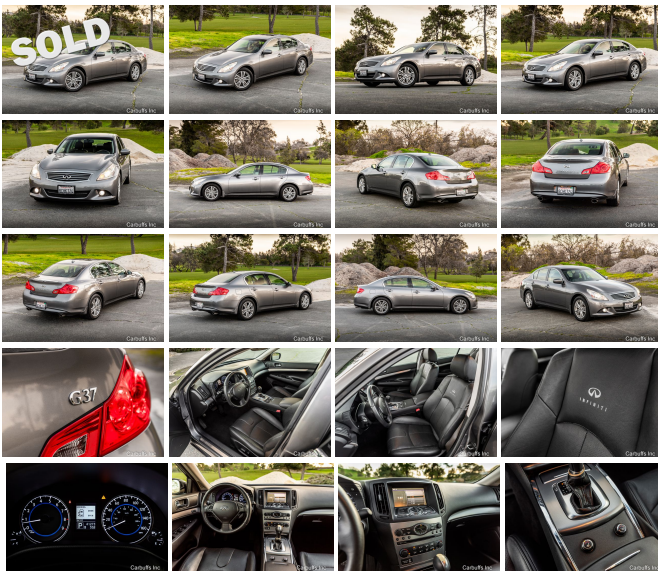

Specifications:

Year:	2013
VIN:	JN1CV6AP7DM712956
Make:	INFINITI
Model/Trim:	G37 Sedan Journey
Condition:	Pre-Owned
Body:	Sedan
Exterior:	Graphite Shadow
Engine:	3.7L DOHC 24-valve V6 aluminum engine -inc: variable valve event & lift (VVEL)
Interior:	Graphite Leather
Transmission:	Automatic
Mileage:	41,300
Drivetrain:	Rear Wheel Drive
Economy:	City 19 / Highway 27

Low mile senior owned Infiniti! Graphite shadow exterior with graphite leather interior. Smooth and powerful 3.7L V6 engine with 7 speed automatic transmission. Keyless entry and push-button start.

Premium package inc: pwr tilt/sliding tinted glass moonroof w/one-touch open/close & sliding sunshade, INFINITI Studio On Wheels Bose audio system w/CD player, MP3/WMA playback capability, radio data system (RDS), (10) speakers including 10-inch door mounted woofers & parcel shelf-mounted subwoofer, drivers audio stage, driver seat memory, exterior mirror memory, pwr tilt/telescopic steering wheel w/memory, and rear sonar system.

Only 41k miles. Recent tires and alignment. Clean California title and Carfax report. Runs and drives great!