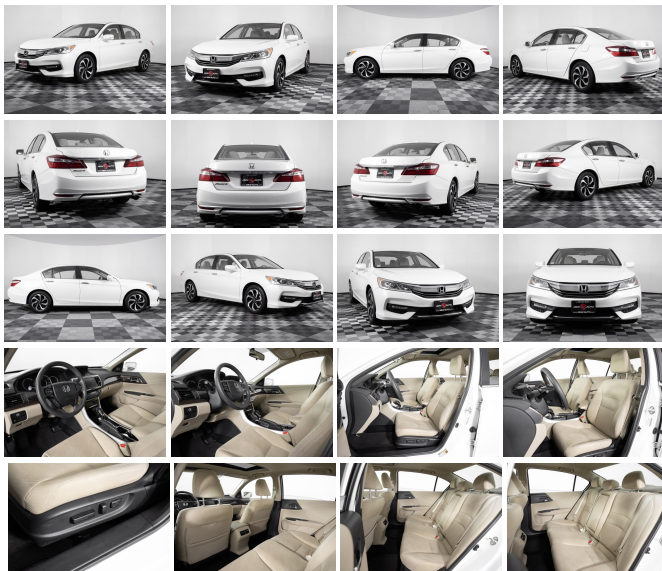

2016 Honda Accord EX

View this car on our website at asayauto.com/7047971/ebrochure

Our Price **\$16,495**

Specifications:

Year:	2016
VIN:	1HGCR2F72GA156372
Make:	Honda
Stock:	P6207
Model/Trim:	Accord EX
Condition:	Pre-Owned
Body:	Sedan
Exterior:	White Orchid Pearl
Engine:	Engine: 2.4L 16-Valve DOHC i-VTEC I-4
Interior:	Ivory, cloth
Mileage:	103,608
Drivetrain:	Front Wheel Drive
Economy:	City 27 / Highway 37

HAPPY NEW YEARS! BIG SAVINGS GOING ON NOW! **CLEAN TITLE ** CLEAN CARFAX REPORTING ONLY 1 OWNER ** UP TO 27 city / 37 HIGWAY** **We will price match any equally equipped vehicle within 300 miles of our dealership** **Credit Union and bank financing available** ** We take trades and can arrange buyer financing ** * Call or text us 24 hours at 385-323-8407 with any questions!

Exterior

- Wheels: 17" Alloy- Tires: P215/55R17 94V AS- Steel Spare Wheel
- Compact Spare Tire Mounted Inside Under Cargo- Clearcoat Paint
- Express Open/Close Sliding And Tilting Glass 1st Row Sunroof w/Sunshade
- Body-Colored Front Bumper- Body-Colored Rear Bumper
- Chrome Side Windows Trim and Black Front Windshield Trim - Chrome Door Handles
- Body-Colored Power Heated Side Mirrors w/Convex Spotter, Manual Folding and Turn Signal Indicator
- Fixed Rear Window w/Defroster- Light Tinted Glass
- Speed Sensitive Variable Intermittent Wipers- Galvanized Steel/Aluminum Panels
- Chrome Grille- Trunk Rear Cargo Access
- Auto On/Off Projector Beam Halogen Daytime Running Headlamps w/Delay-Off
- LED Brakelights- Front Fog Lamps