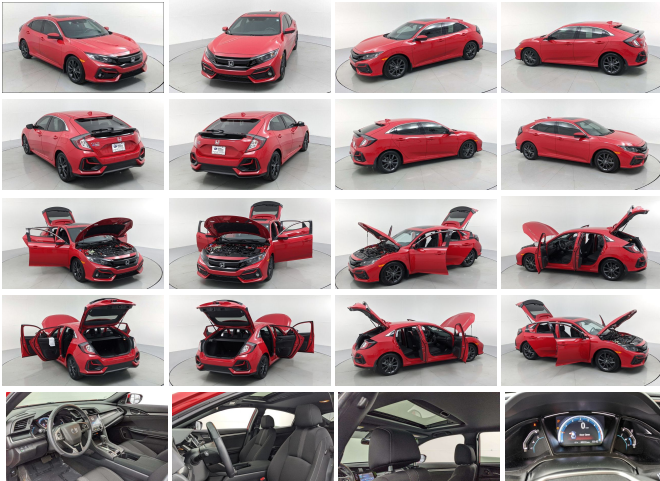

2021 Honda Civic EX

View this car on our website at charlestonautosales.com/7047542/ebrochure

Lowest **\$29,446**

Specifications:

Year:	2021
VIN:	SHHFK7H64MU204800
Make:	Honda
Stock:	416420A
Model/Trim:	Civic EX
Condition:	Pre-Owned
Body:	Sedan
Exterior:	Rallye Red
Engine:	Engine: 1.5L I-4 DOHC 16-Valve Turbocharged
Interior:	Black Cloth
Mileage:	5,738
Economy:	City 31 / Highway 40

JUST REPRICED FROM \$30,916, FUEL EFFICIENT 40 MPG Hwy/31 MPG City! CARFAX 1-Owner, Excellent Condition, Crews Forever, GREAT MILES 5,738! Heated Seats, Sunroof, Remote Engine Start, Onboard Communications System, Apple CarPlay, Turbo KEY FEATURES INCLUDE Sunroof, Heated Driver Seat, Back-Up Camera, Turbocharged, Satellite Radio, iPod/MP3 Input, Onboard Communications System, Aluminum Wheels, Remote Engine Start, Dual Zone A/C, Apple CarPlay, Smart Device Integration, Lane Keeping Assist, Heated Seats Rear Spoiler, MP3 Player, Keyless Entry, Child Safety Locks, Steering Wheel Controls. Honda EX with Rallye Red exterior and Black interior features a 4 Cylinder Engine with 174 HP at 6000 RPM*. Non-Smoker vehicle, COMES WITH OUR CREWS FOREVER PROTECTION PLAN, CLEAN CARFAX AND ONE OWNER TRADE-IN PRICED TO MOVE Reduced from \$30,916. PURCHASE WITH CONFIDENCE Passed our 152-point inspection for safety and reliability. Powertrain Lifetime Limited Warranty. Clean title and includes a free CARFAX Vehicle History Report. VISIT US TODAY You've got a friend in the car business. Pricing analysis performed on 1/22/2022. Horsepower calculations based on trim engine configuration. Fuel economy calculations based on original manufacturer data for trim engine configuration. Please confirm the accuracy of the included equipment by calling us prior to purchase.