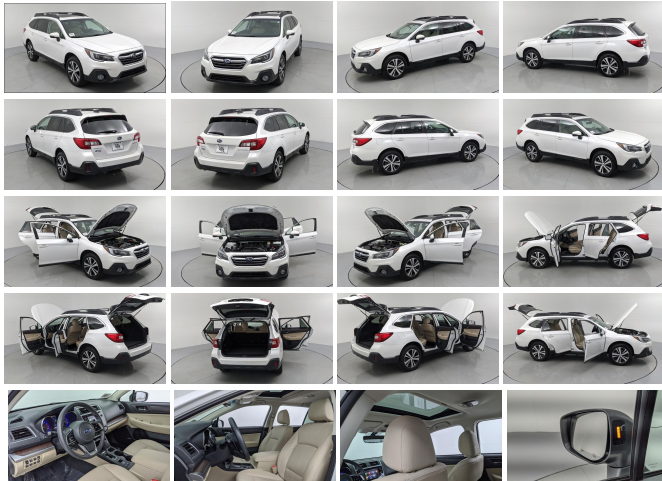

Specifications:

Year: 2019
VIN: 4S4BSANC0K3338202
Make: Subaru
Stock: 184652A
Model/Trim: Outback Limited
Condition: Pre-Owned
Body: SUV
Exterior: Crystal White Pearl
Engine: Engine: 2.5L DOHC 16 Valve 4-Cylinder - inc: Active Valve Control System (AVCS) Variable Valve Timing and Electronic Throttle Control (ETC)
Interior: Warm Ivory Leather
Mileage: 40,358
Economy: City 25 / Highway 32

Exterior

- Body-Colored Rear Bumper w/Black Rub Strip/Fascia Accent- Black Bodyside Cladding
- Chrome Side Windows Trim- Body-Colored Door Handles
- Body-Colored Power Heated Side Mirrors w/Manual Folding and Turn Signal Indicator
- Fixed Rear Window w/Fixed Interval Wiper, Heated Wiper Park and Defroster
- Deep Tinted Glass- Variable Intermittent Wipers w/Heated Wiper Park
- Front Windshield -inc: Sun Visor Strip- Galvanized Steel/Aluminum Panels- Lip Spoiler
- Grille w/Chrome Bar- Power Liftgate Rear Cargo Access
- Tailgate/Rear Door Lock Included w/Power Door Locks- Roof Rack
- Auto On/Off Projector Beam Halogen Daytime Running Headlamps
- Perimeter/Approach Lights- LED Brakelights- Front Fog Lamps
- Body-Colored Front Bumper w/Black Rub Strip/Fascia Accent- Clearcoat Paint
- Compact Spare Tire Mounted Inside Under Cargo- Steel Spare Wheel
- Tires: 225/60R18 100H All-Season- Wheels: 18" Alloy