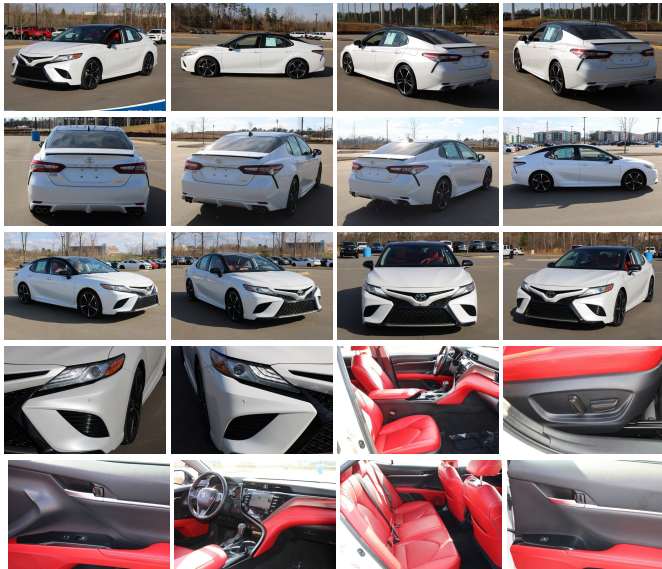

2019 Toyota Camry XLE V6

View this car on our website at parksdeals.com/7046003/ebrochure

Our Price **\$35,835**

Specifications:

Year:	2019
VIN:	4T1BZ1HK6KU024336
Make:	Toyota
Stock:	2C3610
Model/Trim:	Camry XLE V6
Condition:	Pre-Owned
Body:	Sedan
Exterior:	Wind Chill Pearl
Engine:	Engine: 3.5L V6 DOHC 24-Valve -inc: VVT-iW intake and VVT-i exhaust
Interior:	Cockpit Red Leather
Mileage:	44,973
Drivetrain:	Front Wheel Drive
Economy:	City 22 / Highway 33

2019 Toyota Camry XSE V6

Cockpit Red Leather, ABS brakes, Active Cruise Control, Alloy wheels, Compass, Electronic Stability Control, Front dual zone A/C, Heated door mirrors, Heated front seats, Illuminated entry, Low tire pressure warning, Perforated Leather Seat Trim, Power moonroof, Remote keyless entry, Traction control. CARFAX One-Owner. Clean CARFAX.