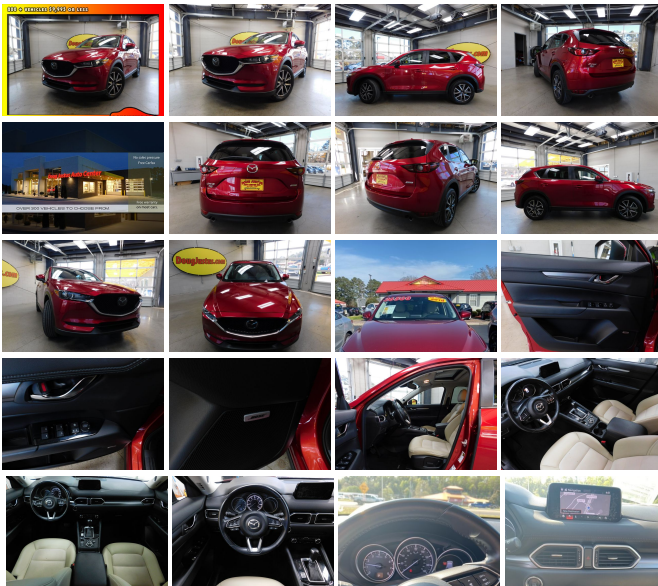

Specifications:

Year:	2018
VIN:	JM3KFACM2J1395815
Make:	Mazda
Stock:	M95815
Model/Trim:	CX-5 Touring
Condition:	Pre-Owned
Body:	SUV
Exterior:	Soul Red Crystal Metallic
Engine:	Engine: 2.5L SKYACTIV-G DOHC 16-Valve 4-Cylinder -inc: cylinder deactivation
Interior:	Tan Suede/Leather
Mileage:	61,538
Drivetrain:	Front Wheel Drive
Economy:	City 25 / Highway 31

Free 30-Days or 1000 miles limited Powertrain Warranty. Visit our website for more details.

NEW TIRES **BOSE SOUND** **BLUETOOTH**

ONE OWNER **LEATHER** **NAVIGATION** **HEATED SEATS** **SUNROOF**

Automatic 2.5L 4-cyl 2018 Mazda CX-5 Touring gets up to 31 MPG hwy. This vehicle comes equipped with leather interior, dual heated seats, dual powered seats, a sunroof, navigation, power locks, power mirrors, power windows, and many more features.

Visit www.dougjustus.com, call: *865-281-1540*, or text: *865-214-0010* for more info.