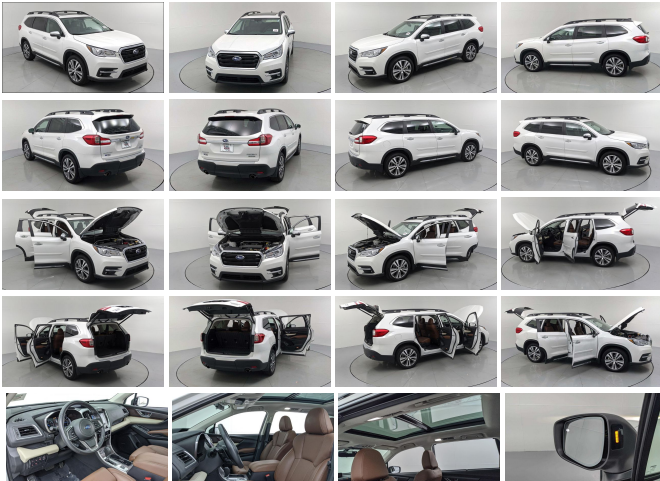

PRICE DROP FROM \$47,916, FUEL EFFICIENT 26 MPG Hwy/20 MPG City! Excellent Condition, CARFAX 1-Owner, Subaru Certified. Sunroof, NAV, Heated Leather Seats, 3rd Row Seat, All Wheel Drive, Panoramic Roof, Turbo, POPULAR PACKAGE #2A KEY FEATURES INCLUDE Leather Seats, Third Row Seat, Navigation, Sunroof, Panoramic Roof, All Wheel Drive, Quad Bucket Seats, Power Liftgate, Rear Air, Heated Driver Seat, Heated Rear Seat, Cooled Driver Seat, Back-Up Camera, Turbocharged, Premium Sound System Rear Spoiler, MP3 Player, Keyless Entry, Remote Trunk Release, Privacy Glass. OPTION PACKAGES POPULAR PACKAGE #2A: Cargo Tray, All-Weather Floor Liners, Splash Guards, Map Reading Lights LED Upgrade, Rear Bumper Cover, Auto-Dimming Exterior Mirror w/Approach Light. Subaru Touring with Crystal White Pearl exterior and Java Brown interior features a 4 Cylinder Engine with 260 HP at 5600 RPM*. Serviced here, Non-Smoker vehicle, Originally bought here, This vehicle is Subaru Certified! CLEAN CARFAX AND ONE OWNER TRADE-IN AFFORDABILITY Was \$47,916. BUY WITH CONFIDENCE Vehicles must pass a 152-point inspection, Additional coverages available, One-year Trial Subscription to STARLINK Safety Plus Package with Automatic Collision Notification, 24/7 Roadside Assistance is included, 3-Month trial to SiriusXM satellite radio programming included, \$500 Owner Loyalty Coupon. Free CarFax Vehicle History Report available, 7-year/100,000-mile Powertrain coverage with \$0 deductible BUY FROM AN AWARD WINNING DEALER You've got a friend in the car business. Pricing analysis performed on 1/22/2022. Horsepower calculations based on trim engine configuration. Fuel economy calculations based on original manufacturer data for trim engine configuration. Please confirm the accuracy of the included equipment by calling us prior to purchase.