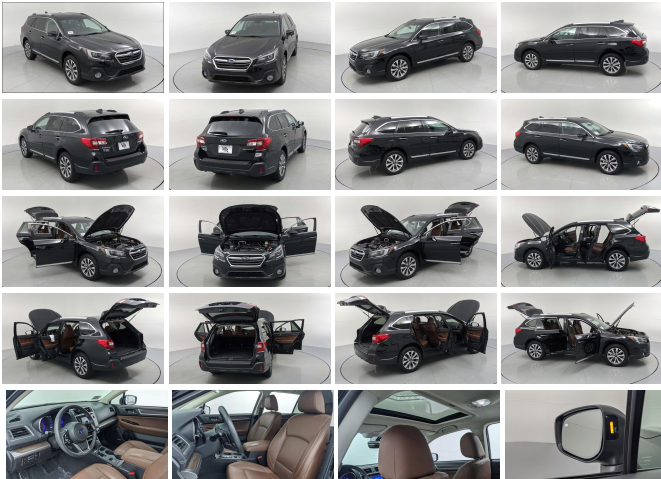

Subaru Certified, CARFAX 1-Owner, Excellent Condition, GREAT MILES 30,262! PRICE DROP FROM \$35,998, EPA 32 MPG Hwy/25 MPG City! NAV, Heated Leather Seats, Sunroof, Heated Rear Seat, Back-Up Camera, Premium Sound System, Alloy Wheels KEY FEATURES INCLUDE Leather Seats, Navigation, Sunroof, All Wheel Drive, Power Liftgate, Heated Driver Seat, Heated Rear Seat, Back-Up Camera, Premium Sound System, Satellite Radio, iPod/MP3 Input, Onboard Communications System, Aluminum Wheels, Keyless Start, Dual Zone A/C, Rear Spoiler, MP3 Player, Privacy Glass, Remote Trunk Release, Keyless Entry. OPTION PACKAGES POPULAR PACKAGE #3A: Thule Crossbar Set - Touring, All-Weather Floor Liners, Rear Seat Back Protector. Subaru Touring with Crystal Black Silica exterior and Java Brown interior features a 4 Cylinder Engine with 175 HP at 5800 RPM*. Serviced here, Non-Smoker vehicle, Originally bought here, This vehicle is Subaru Certified! CLEAN CARFAX AND ONE OWNER TRADE-IN AFFORDABLE Reduced from \$35,998. BUY WITH CONFIDENCE Vehicles must pass a 152-point inspection, Additional coverages available, One-year Trial Subscription to STARLINK Safety Plus Package with Automatic Collision Notification, 24/7 Roadside Assistance is included, 3-Month trial to SiriusXM satellite radio programming included, \$500 Owner Loyalty Coupon. Free CarFax Vehicle History Report available, 7-year/100,000-mile Powertrain coverage with \$0 deductible VISIT US TODAY You've got a friend in the car business. Pricing analysis performed on 1/18/2022. Horsepower calculations based on trim engine configuration. Fuel economy calculations based on original manufacturer data for trim engine configuration. Please confirm the accuracy of the included equipment by calling us prior to purchase.