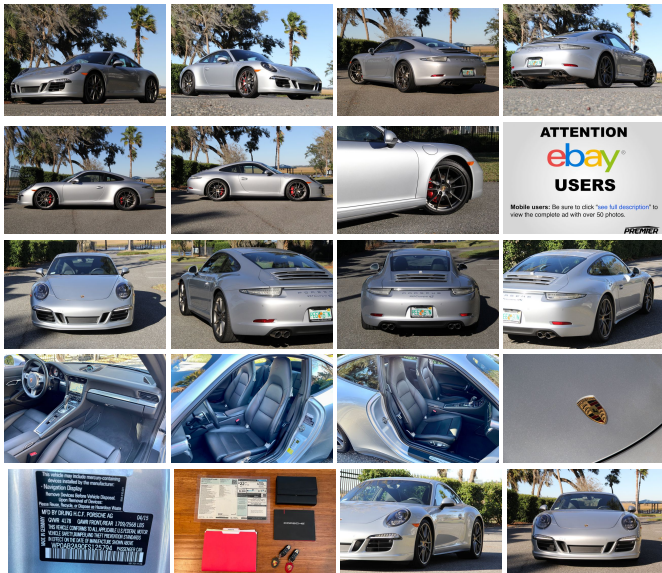

3075 Leon Rd
Jacksonville , FL 32246

2015 Porsche 911 Carrera 4S

Nolan Hill

View this car on our website at premierautomotivesource.com/7044905/ebrochure

Our Price **\$0**

Specifications:

Year: 2015
VIN: WP0AB2A90FS125794
Make: Porsche
Model/Trim: 911 Carrera 4S
Condition: Pre-Owned
Body: Coupe
Exterior: Rhodium Silver Metallic
Interior: Black Leather
Transmission: TRANSMISSION: 7-SPEED PORSCHE DOPPELKUPPLUNG (PDK)
Mileage: 5,800
Drivetrain: All Wheel Drive
Economy: City 18 / Highway 26

2015 PORSCHE 911 CARRERA 4S

- RHODIUM SILVER METALLIC -
- LOW MILES -
- GARAGE KEPT -
- LOADED WITH OPTIONS -
- PASM SPORT SUSPENSION -
- SPORT EXHAUST OPTION -
- PDK TRANSMISSION -
- PARK ASSIST FRONT & REAR WITH REAR CAMERA -
- SPORT CHRONO PACKAGE -
- SUN ROOF -
- SPORT DESIGN STEERING WHEEL OPTION -

CALL OR TEXT NOLAN @ 904-382-7230

- LIVE WALK AROUND VIDEO AVAILABLE -

2015 Porsche 911 Carrera 4S, PDK, Rhodium silver metallic with black leather. Only 5,800 miles, always garage kept, excellent condition inside and out. Loaded with options, runs and drives excellent. Sold new here in Jacksonville, FL at the world famous Brumos Porsche. Clean Carfax, no accidents or issues. Title in hand, sold with books, 2 keys, window sticker, and service records.