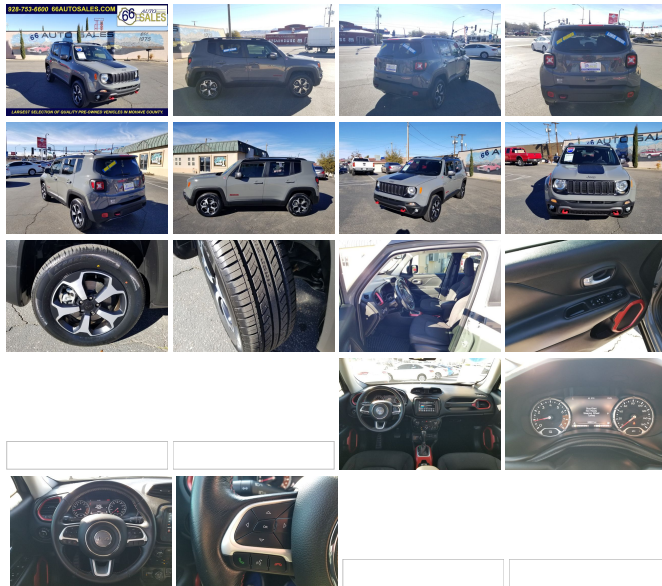

2019 Jeep Renegade Trailhawk

View this car on our website at 66autosales.com/7044629/ebrochure

66 Auto Sales Price **\$26,566**

Specifications:

Year: 2019
VIN: ZACNJBC16KPK69469
Make: Jeep
Stock: 18759
Model/Trim: Renegade Trailhawk
Condition: Pre-Owned
Body: SUV
Exterior: Gray
Engine: ENGINE: 1.3L I4 TURBO MAIR DI W/ESS
Interior: Black
Transmission: TRANSMISSION: 9-SPEED 948TE AUTOMATIC
Mileage: 50,812
Drivetrain: 4 Wheel Drive
Economy: City 22 / Highway 27

BROWSE MORE INFORMATION ABOUT OUR INVENTORY AT THE 66 AUTO SALES HOME WEBSITE:

WWW.66AUTOSALES.COM!! [smiley]

ONE OWNER!! LIMITED WARRANTY WITH EXTENDED AVAILABLE!! AZ VEHICLE!! WELL MAINTAINED!! 4X4!! THIS WILL NOT LAST LONG SO ACT NOW IF YOU ARE INTERESTED!! COME BY 66 AUTO SALES TODAY AND ASK FOR KG OR CALL 928-753-6600 IF YOU HAVE ANY QUESTIONS!! YOU CAN ALSO CLICK ON THE LINK ABOVE AND FILL OUT A CREDIT APP TO GET STARTED ON FINANCING!! AT 66 AUTO SALES, ARE OUR CUSTOMERS #1?... YOU BETCHA!!!