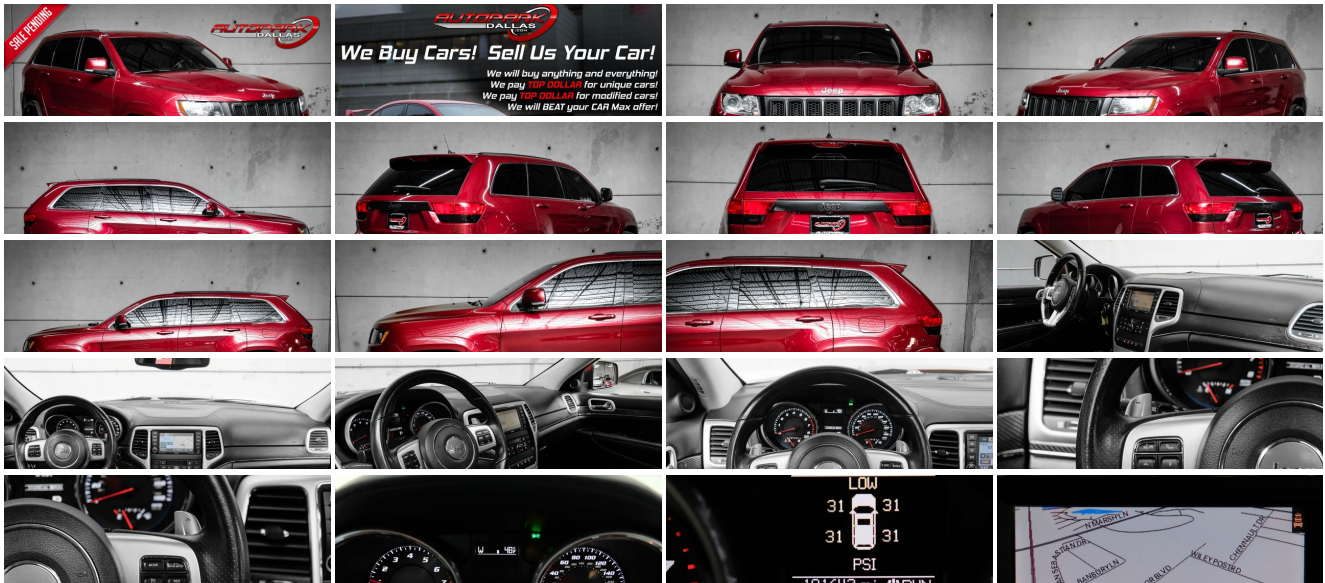

## Specifications:

<b>Year:</b>	2012
<b>VIN:</b>	1C4RJFDJ6CC332988
<b>Make:</b>	Jeep
<b>Model/Trim:</b>	Grand Cherokee SRT8
<b>Condition:</b>	Pre-Owned
<b>Body:</b>	SUV
<b>Exterior:</b>	Deep Cherry Red Crystal Pearl
<b>Engine:</b>	6.4L VVT V8 SRT HEMI MDS ENGINE
<b>Interior:</b>	Black Suede/Leather
<b>Transmission:</b>	5-SPEED AUTOMATIC TRANSMISSION
<b>Mileage:</b>	101,641
<b>Drivetrain:</b>	4 Wheel Drive
<b>Economy:</b>	City 12 / Highway 18

## Vehicle Description

AutoPark Dallas is thrilled to offer you this SICK Deep Cherry Red Crystal 2012 Jeep Grand Cherokee SRT8 for sale! The revamped SRT-8 Grand Cherokee that had to show up the sport SUV department what a 6.4L HEMI V8 could do while not neglecting luxury. A comfortable leather cabin that has all the bells and whistles needed to make your daily drive a pleasant experience for you and your passengers, as you drive around with 470 horses and 465 pounds of torque! There is no shortage of power needed for the random day-by-day adventures or just the slow drivers in the fast lane. DO! NOT! HESITATE!!! To swing by and check out this Grand Cherokee SRT8 parked here in our indoor 16,000 Sq Ft Showroom located in Dallas , Texas amongst our inventory of 100+ other Unique / Modified and Luxury Vehicles!