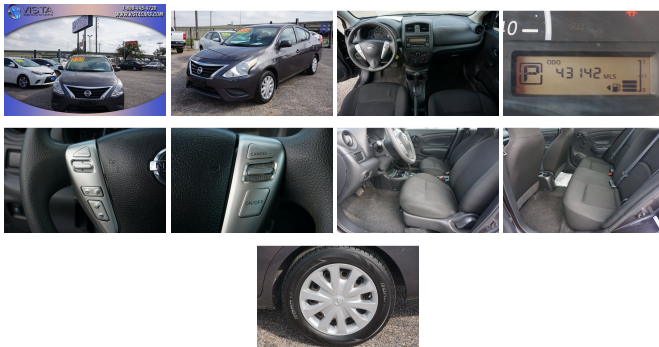

2015 Nissan Versa S Plus

View this car on our website at vistacars.com/7043815/ebrochure

Website Price **\$11,990**

Specifications:

Year:	2015
VIN:	3N1CN7AP1FL932239
Make:	Nissan
Stock:	FL932239
Model/Trim:	Versa S Plus
Condition:	Pre-Owned
Body:	Sedan
Exterior:	Amethyst Gray
Engine:	Engine: 1.6L DOHC 16 Valve 4-Cylinder
Interior:	Charcoal Cloth
Mileage:	43,142
Drivetrain:	Front Wheel Drive
Economy:	City 31 / Highway 40

2015 Nissan Versa S Plus

Vista Cars and Trucks - 281-445-1800 - View this car on our website at vistacars.com/7043815/ebrochure

Installed Options

Interior

- Adjustable Front Bucket Seats -inc: 4-way manual driver's seat - Driver Seat
- 4-Way Passenger Seat -inc: Manual Recline and Fore/Aft Movement
- Bench Front Facing Rear Seat - Manual Tilt Steering Column
- Gauges -inc: Speedometer, Odometer, Tachometer, Trip Odometer and Trip Computer
- Manual Rear Windows- Front Cupholder- Rear Cupholder
- Remote Releases -Inc: Mechanical Fuel- Cruise Control w/Steering Wheel Controls
- Manual Air Conditioning- Glove Box- Driver Foot Rest
- Interior Trim -inc: Metal-Look Instrument Panel Insert and Metal-Look Interior Accents
- Full Cloth Headliner- Urethane Gear Shifter Material- Cloth Seat Trim
- Day-Night Rearview Mirror
- Passenger Visor Vanity Mirror w/Driver And Passenger Auxiliary Mirror
- Full Floor Console w/Storage and 1 12V DC Power Outlet - Fade-To-Off Interior Lighting
- Full Carpet Floor Covering- Carpet Floor Trim- Cargo Space Lights
- Driver And Passenger Door Bins- Manual 1st Row Windows- Delayed Accessory Power
- Trip Computer- Digital/Analog Appearance- Seats w/Cloth Back Material
- Fixed Front Head Restraints and Manual Adjustable Rear Head Restraints
- 1 12V DC Power Outlet