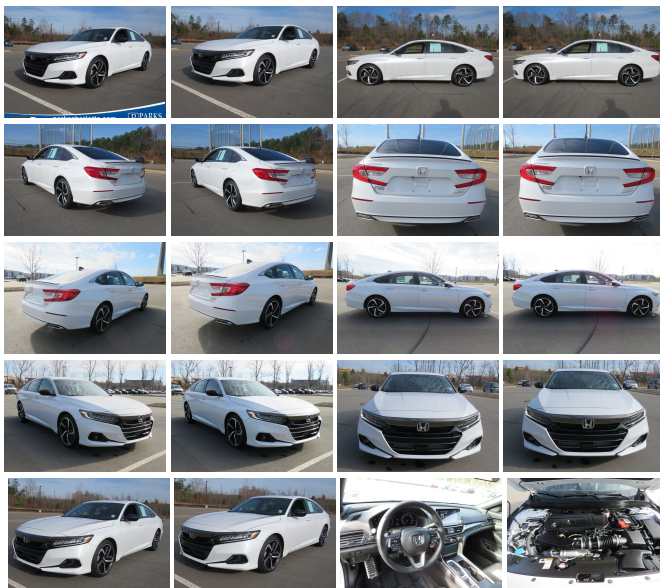

2021 Honda Accord Sport

View this car on our website at parksdeals.com/7043073/ebrochure

Our Price **\$35,840**

Specifications:

Year:	2021
VIN:	1HGCV2F39MA020809
Make:	Honda
Stock:	2C3366A
Model/Trim:	Accord Sport
Condition:	Pre-Owned
Body:	Sedan
Exterior:	Still Night Pearl
Engine:	Engine: 2.0T I-4 DOHC 16-Valve Turbocharged VTEC
Interior:	Gray Leather
Mileage:	5,389
Drivetrain:	Front Wheel Drive
Economy:	City 22 / Highway 32

2021 Honda Accord Sport 2.0T

Gray Leather, Adaptive Cruise Control: Adaptive Cruise Control (ACC) with Low-Speed Follow, Apple CarPlay/Android Auto, Forward collision: Collision Mitigation Braking System (CMBS) + FCW mitigation, Four wheel independent suspension, Power moonroof. CARFAX One-Owner. Clean CARFAX.